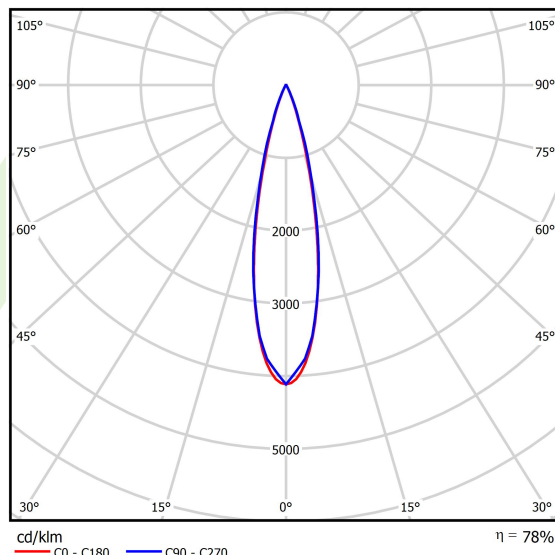

Mechanical data

○
33
┌

Assembly	surface mounted on slings or mounted on wall
Material	aluminum
Color	RAL 9016 (white)
Diffuser	optical system based on PMMA lenses
Impact resistant	IK04
Dimensions [mm]	Ø33 x 859

A graph of light