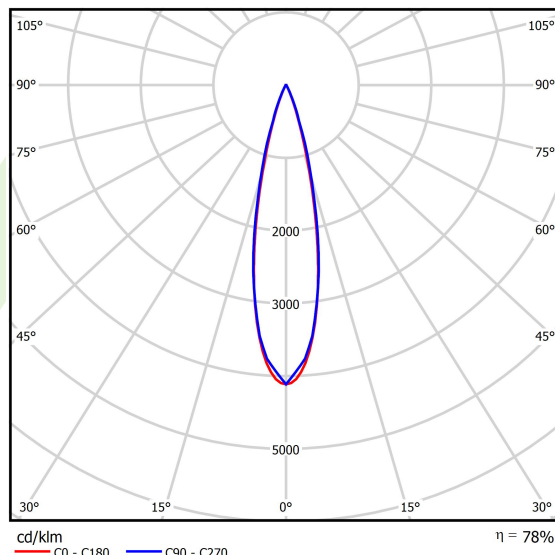

Mechanical data

○
33
┌

Assembly	surface mounted on slings or mounted on wall
Material	aluminum
Color	RAL 9005 (black)
Diffuser	optical system based on PMMA lenses
Impact resistant	IK04
Dimensions [mm]	Ø33 x 859

A graph of light