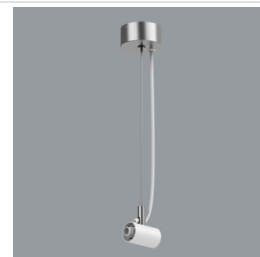

Index 19.4393.0007.34/  
19.4393.0008.34

Name S-LINE SLIM ACCESSORIES  
CONNECTOR TYPE-L 34/ S-LINE  
SLIM ACCESSORIES  
CONNECTOR TYPE-L 34 NO DC

Index 19.4393.0009.34

Name S-LINE SLIM ACCESSORIES  
CONNECTOR TYPE-T 34

Index 19.4393.0010.34

Name S-LINE SLIM ACCESSORIES  
CONNECTOR TYPE-X 34

Index 19.4393.0011.34

Name S-LINE SLIM ACCESSORIES  
CONNECTOR TYPE-Y 34

Index 19.4393.0004.34/  
19.4393.0005.34

Name S-LINE SLIM ACCESSORIES  
CONNECTOR TYPE-I 34/ S-LINE  
SLIM ACCESSORIES  
CONNECTOR TYPE-I 34 NO DC

Index 19.4393.0003.34

Name S-LINE SLIM ACCESSORIES  
CONNECTOR TYPE-I 34 WITH  
CABLE

Index 19.4393.0020.34

Name S-LINE SLIM ACCESSORIES  
WALL MOUNTED FIXED 34

Index 19.4393.0019.34

Name S-LINE SLIM ACCESSORIES END  
CAP 34