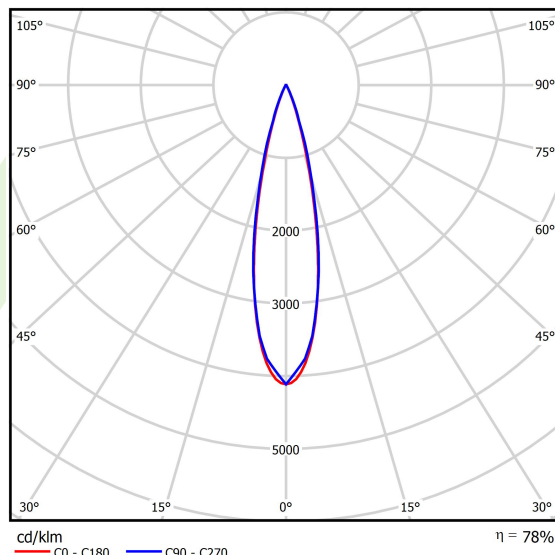

## Light and electrical data

Light source	LED
Luminous flux LED [lm]	1884
LED power [W]	16
Luminaire luminous flux [lm]	1463,5
Power of luminaire [W]	18
Luminaire's light efficiency [lm/W]	81,3
Color of the light [K]	3000
CRI	>90
SDCM (LED sources)	3
Beam angle [°]	(C0-C180) / (C90-C270) - 23,6° / 24,2°
Photobiological risk class (IEC/EN 62471)	RG0
Protection against electric shock	III
Protection degree	IP20
Voltage	48 V DC
Lifetime of LED sources [h]	36000
Lx/By	L80/B10
Operating temperature range [°C]	5 ÷ 35
Driver	standard on/off (E)

**A graph of light**