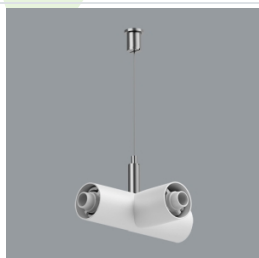

Index 19.4393.0017.34

Name S-LINE SLIM ACCESSORIES  
WALL MOUNTED CONNECTOR  
TYPE-T 34

Index 19.4393.0018.34

Name S-LINE SLIM ACCESSORIES  
WALL MOUNTED CONNECTOR  
TYPE-X 34

Index 19.4393.0006.34

Name S-LINE SLIM ACCESSORIES  
CONNECTOR TYPE-L 34 WITH  
CABLE

Index 19.4393.0007.34/  
19.4393.0008.34

Name S-LINE SLIM ACCESSORIES  
CONNECTOR TYPE-L 34/ S-LINE  
SLIM ACCESSORIES  
CONNECTOR TYPE-L 34 NO DC

Index 19.4393.0009.34

Name S-LINE SLIM ACCESSORIES  
CONNECTOR TYPE-T 34

Index 19.4393.0010.34

Name S-LINE SLIM ACCESSORIES  
CONNECTOR TYPE-X 34

Index 19.4393.0011.34

Name S-LINE SLIM ACCESSORIES  
CONNECTOR TYPE-Y 34

Index 19.4393.0004.34/  
19.4393.0005.34

Name S-LINE SLIM ACCESSORIES  
CONNECTOR TYPE-I 34/ S-LINE  
SLIM ACCESSORIES  
CONNECTOR TYPE-I 34 NO DC

Index 19.4393.0003.34

Name S-LINE SLIM ACCESSORIES  
CONNECTOR TYPE-I 34 WITH  
CABLE

Index 19.4393.0020.34

Name S-LINE SLIM ACCESSORIES  
WALL MOUNTED FIXED 34

Index 19.4393.0019.34

Name S-LINE SLIM ACCESSORIES END  
CAP 34