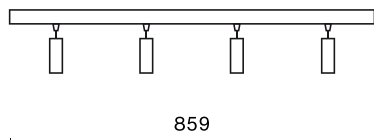

Mechanical data

○
33
┌