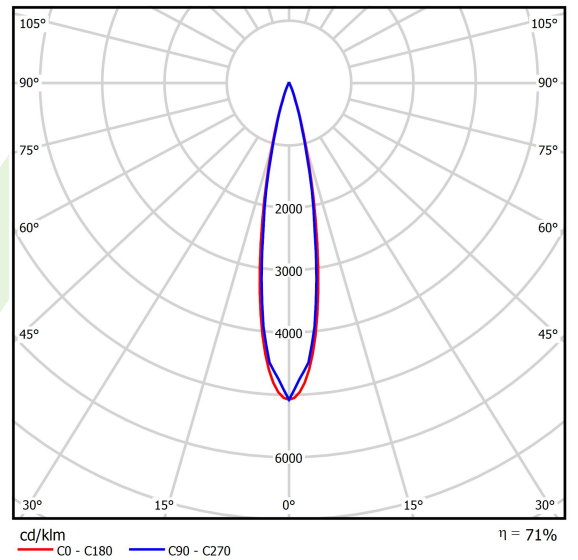

Mechanical data

○
33
┌

Assembly	surface mounted on slings or mounted on wall
Material	aluminum
Color	RAL 9016 (white)
Diffuser	optical system based on PMMA lenses
Impact resistant	IK04
Dimensions [mm]	Ø33 x 1259

A graph of light