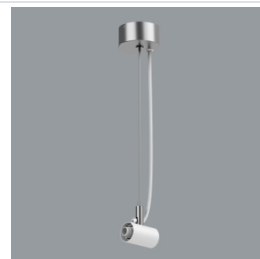

Index 19.4393.0010.34

Name S-LINE SLIM ACCESSORIES
CONNECTOR TYPE-X 34

Index 19.4393.0011.34

Name S-LINE SLIM ACCESSORIES
CONNECTOR TYPE-Y 34

Index 19.4393.0004.34/
19.4393.0005.34

Name S-LINE SLIM ACCESSORIES
CONNECTOR TYPE-I 34/ S-LINE
SLIM ACCESSORIES
CONNECTOR TYPE-I 34 NO DC

Index 19.4393.0003.34

Name S-LINE SLIM ACCESSORIES
CONNECTOR TYPE-I 34 WITH
CABLE

Index 19.4393.0020.34

Name S-LINE SLIM ACCESSORIES
WALL MOUNTED FIXED 34

Index 19.4393.0019.34

Name S-LINE SLIM ACCESSORIES END
CAP 34