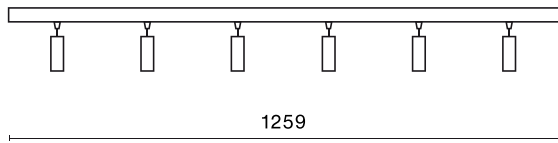

Mechanical data

○
33
┌

Assembly	surface mounted on slings or mounted on wall
Material	aluminum
Color	RAL 9016 (white)
Diffuser	optical system based on PMMA lenses
Impact resistant	IK04
Dimensions [mm]	Ø33 x 1259

A graph of light