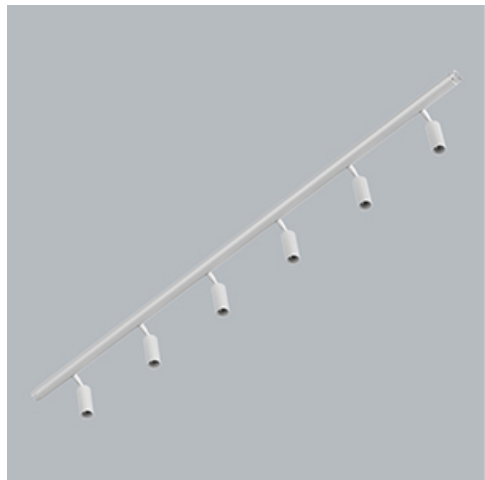

Product: S-LINE SLIM 6x500 SPOT 15° E-48V DC 34 927 / L-1259MM

Index: 19.4393.4471.34

Description

S-LINE SLIM is an innovative lighting solution designed with an ultra-sleek aluminum profile (Ø30mm), making it as versatile as it is stylish. This system not only supports standalone lighting fixtures but also enables the creation of intricate, large-scale systems with different shapes by combining different types of lights and numerous accessories, allowing for endless configurations. With S-LINE SLIM, designers have complete flexibility to bring creative visions to life, with a very quick installation, using a tool-free, reliable "jack" system for quick assembly. Each lighting module rotates a full 360 degrees on its axis, offering the option for both direct illumination and indirect lighting, by reflecting light. The S-LINE SLIM SYSTEM includes three distinct types of light modules to suit any design need: opal diffuser for soft, even lighting, UGR<19 Louver with 30° or 45° optics for glare control and adjustable spotlights for accent lighting with beam angles of 15°, 24°, and 36°. Luminaire is available in two lengths (859mm - 18W and 1259mm - 24W) and three colour temperatures (2700K, 3000K, and 4000K) with a CRI>90, S-LINE SLIM delivers exceptional colour accuracy and lighting quality. The system's accessories open up countless installation possibilities: suspended or surface-mounted, in L, T, or X shapes, adapting effortlessly to various architectural needs, also thanks to the 180° adjustable corner connector allowing the creation of creative and irregular shapes.