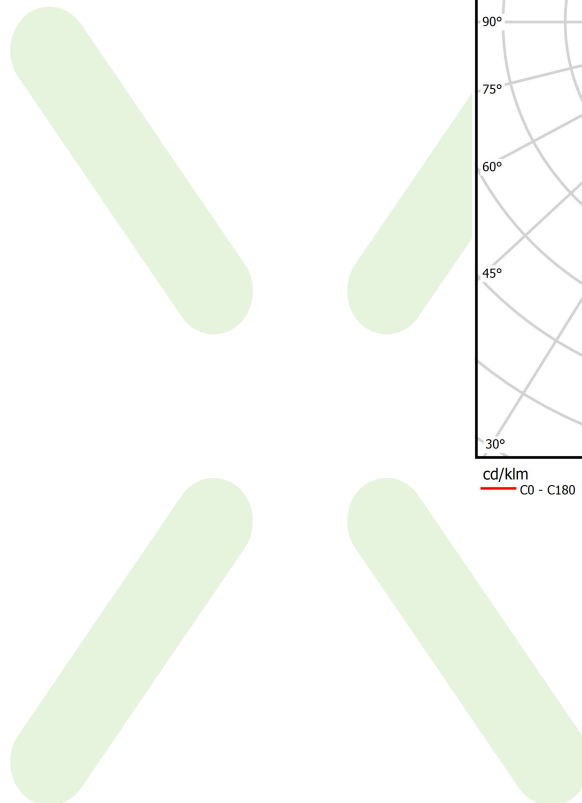

Mechanical data

○
33
┌

Assembly	surface mounted on slings or mounted on wall
Material	aluminum
Color	RAL 9016 (white)
Diffuser	optical system based on PMMA lenses
Impact resistant	IK04
Dimensions [mm]	Ø33 x 1259

A graph of light