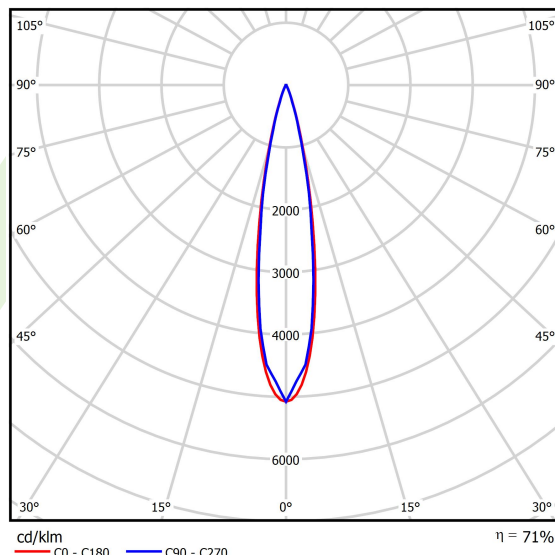

Mechanical data

○
33
┌

Assembly	surface mounted on slings or mounted on wall
Material	aluminum
Color	RAL 9016 (white)
Diffuser	optical system based on PMMA lenses
Impact resistant	IK04
Dimensions [mm]	Ø33 x 1259

A graph of light