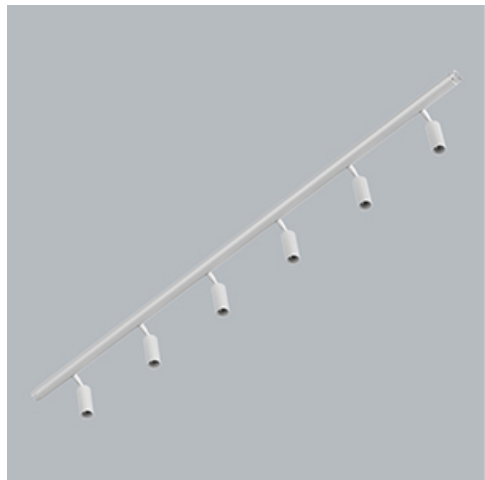

Product: S-LINE SLIM 6x500 SPOT 15° E-48V DC 34 940 / L-1259MM

Index: 19.4393.4441.34

Description

S-LINE SLIM is an innovative lighting solution designed with an ultra-sleek aluminum profile (Ø30mm), making it as versatile as it is stylish. This system not only supports standalone lighting fixtures but also enables the creation of intricate, large-scale systems with different shapes by combining different types of lights and numerous accessories, allowing for endless configurations. With S-LINE SLIM, designers have complete flexibility to bring creative visions to life, with a very quick installation, using a tool-free, reliable "jack" system for quick assembly. Each lighting module rotates a full 360 degrees on its axis, offering the option for both direct illumination and indirect lighting, by reflecting light. The S-LINE SLIM SYSTEM includes three distinct types of light modules to suit any design need: opal diffuser for soft, even lighting, UGR<19 Louver with 30° or 45° optics for glare control and adjustable spotlights for accent lighting with beam angles of 15°, 24°, and 36°. Luminaire is available in two lengths (859mm - 18W and 1259mm - 24W) and three colour temperatures (2700K, 3000K, and 4000K) with a CRI>90, S-LINE SLIM delivers exceptional colour accuracy and lighting quality. The system's accessories open up countless installation possibilities: suspended or surface-mounted, in L, T, or X shapes, adapting effortlessly to various architectural needs, also thanks to the 180° adjustable corner connector allowing the creation of creative and irregular shapes.