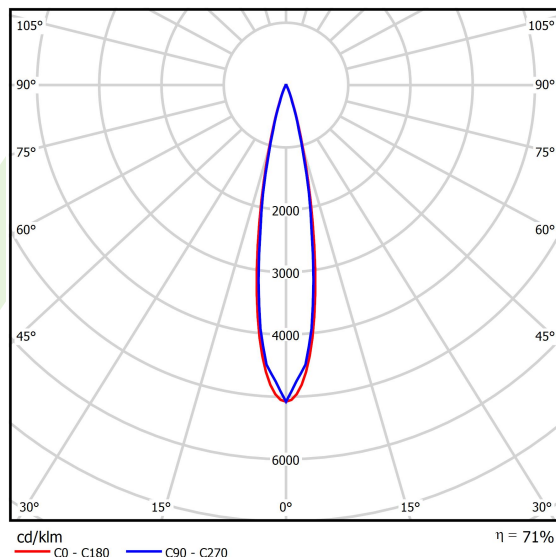

Mechanical data

○
33
┌

Assembly	surface mounted on slings or mounted on wall
Material	aluminum
Color	RAL 9016 (white)
Diffuser	optical system based on PMMA lenses
Impact resistant	IK04
Dimensions [mm]	Ø33 x 1259

A graph of light