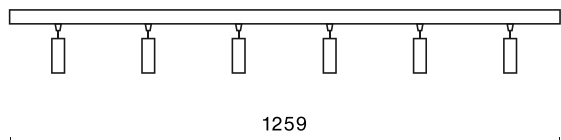

Mechanical data

○
33
┌

Assembly	surface mounted on slings or mounted on wall
Material	aluminum
Color	RAL 9016 (white)
Diffuser	optical system based on PMMA lenses
Impact resistant	IK04
Dimensions [mm]	Ø33 x 1259

A graph of light