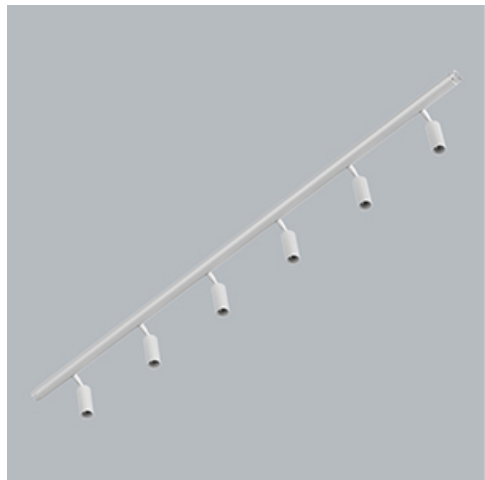

Product: S-LINE SLIM 6x500 SPOT 15° E-48V DC 34 930 / L-1259MM

Index: 19.4393.4431.34

Description

S-LINE SLIM is an innovative lighting solution designed with an ultra-sleek aluminum profile (Ø30mm), making it as versatile as it is stylish. This system not only supports standalone lighting fixtures but also enables the creation of intricate, large-scale systems with different shapes by combining different types of lights and numerous accessories, allowing for endless configurations. With S-LINE SLIM, designers have complete flexibility to bring creative visions to life, with a very quick installation, using a tool-free, reliable "jack" system for quick assembly. Each lighting module rotates a full 360 degrees on its axis, offering the option for both direct illumination and indirect lighting, by reflecting light. The S-LINE SLIM SYSTEM includes three distinct types of light modules to suit any design need: opal diffuser for soft, even lighting, UGR<19 Louver with 30° or 45° optics for glare control and adjustable spotlights for accent lighting with beam angles of 15°, 24°, and 36°. Luminaire is available in two lengths (859mm - 18W and 1259mm - 24W) and three colour temperatures (2700K, 3000K, and 4000K) with a CRI>90, S-LINE SLIM delivers exceptional colour accuracy and lighting quality. The system's accessories open up countless installation possibilities: suspended or surface-mounted, in L, T, or X shapes, adapting effortlessly to various architectural needs, also thanks to the 180° adjustable corner connector allowing the creation of creative and irregular shapes.