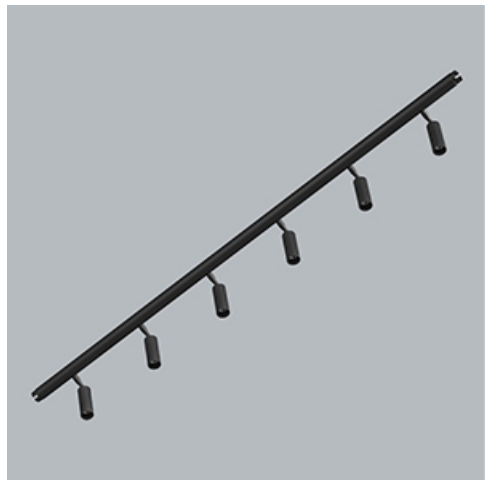

Product: S-LINE SLIM 6x500 SPOT 15° E-48V DC 04 930 / L-1259MM

Index: 19.4393.4431.04

Description

S-LINE SLIM is an innovative lighting solution designed with an ultra-sleek aluminum profile (Ø30mm), making it as versatile as it is stylish. This system not only supports standalone lighting fixtures but also enables the creation of intricate, large-scale systems with different shapes by combining different types of lights and numerous accessories, allowing for endless configurations. With S-LINE SLIM, designers have complete flexibility to bring creative visions to life, with a very quick installation, using a tool-free, reliable "jack" system for quick assembly. Each lighting module rotates a full 360 degrees on its axis, offering the option for both direct illumination and indirect lighting, by reflecting light. The S-LINE SLIM SYSTEM includes three distinct types of light modules to suit any design need: opal diffuser for soft, even lighting, UGR<19 Louver with 30° or 45° optics for glare control and adjustable spotlights for accent lighting with beam angles of 15°, 24°, and 36°. Luminaire is available in two lengths (859mm - 18W and 1259mm - 24W) and three colour temperatures (2700K, 3000K, and 4000K) with a CRI>90, S-LINE SLIM delivers exceptional colour accuracy and lighting quality. The system's accessories open up countless installation possibilities: suspended or surface-mounted, in L, T, or X shapes, adapting effortlessly to various architectural needs, also thanks to the 180° adjustable corner connector allowing the creation of creative and irregular shapes.