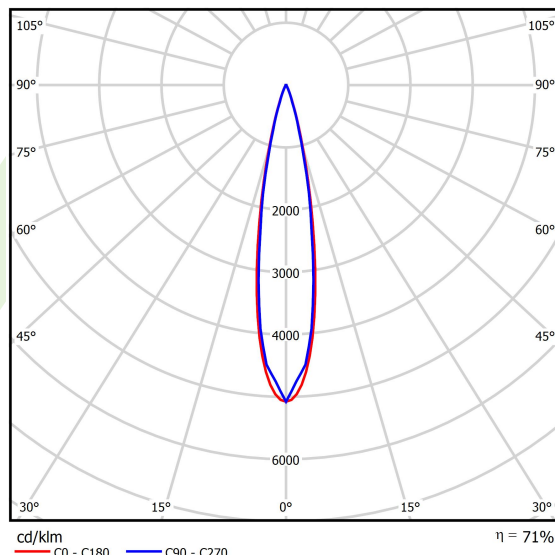

Mechanical data

○
33
┌

Assembly	surface mounted on slings or mounted on wall
Material	aluminum
Color	RAL 9005 (black)
Diffuser	optical system based on PMMA lenses
Impact resistant	IK04
Dimensions [mm]	Ø33 x 1259

A graph of light