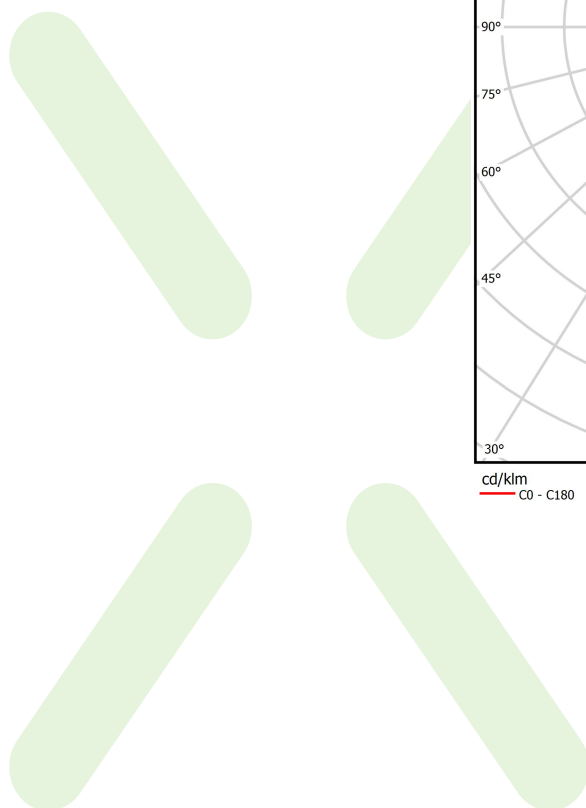

Mechanical data

○
33
┌

Assembly	surface mounted on slings or mounted on wall
Material	aluminum
Color	RAL 9005 (black)
Diffuser	optical system based on PMMA lenses
Impact resistant	IK04
Dimensions [mm]	Ø33 x 1259

A graph of light