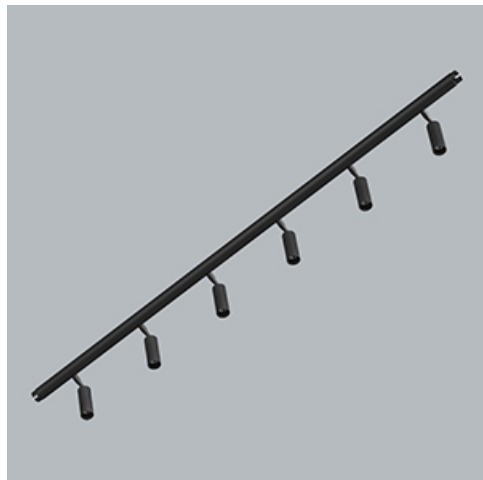

Product: S-LINE SLIM 6x500 SPOT 15° E-48V DC 04 930 / L-1259MM

Index: 19.4393.4431.04

Description

S-LINE SLIM is an innovative lighting solution designed with an ultra-sleek aluminum profile (Ø30mm), making it as versatile as it is stylish. This system not only supports standalone lighting fixtures but also enables the creation of intricate, large-scale systems with different shapes by combining different types of lights and numerous accessories, allowing for endless configurations. With S-LINE SLIM, designers have complete flexibility to bring creative visions to life, with a very quick installation, using a tool-free, reliable "jack" system for quick assembly. Each lighting module rotates a full 360 degrees on its axis, offering the option for both direct illumination and indirect lighting, by reflecting light. The S-LINE SLIM SYSTEM includes three distinct types of light modules to suit any design need: opal diffuser for soft, even lighting, UGR<19 Louver with 30° or 45° optics for glare control and adjustable spotlights for accent lighting with beam angles of 15°, 24°, and 36°. Luminaire is available in two lengths (859mm - 18W and 1259mm - 24W) and three colour temperatures (2700K, 3000K, and 4000K) with a CRI>90, S-LINE SLIM delivers exceptional colour accuracy and lighting quality. The system's accessories open up countless installation possibilities: suspended or surface-mounted, in L, T, or X shapes, adapting effortlessly to various architectural needs, also thanks to the 180° adjustable corner connector allowing the creation of creative and irregular shapes.