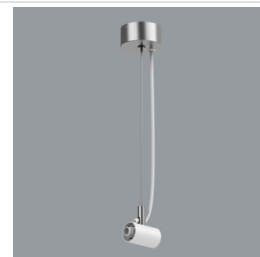

Index 19.4393.0010.34

Name S-LINE SLIM ACCESSORIES
CONNECTOR TYPE-X 34

Index 19.4393.0011.34

Name S-LINE SLIM ACCESSORIES
CONNECTOR TYPE-Y 34

Index 19.4393.0004.34/
19.4393.0005.34

Name S-LINE SLIM ACCESSORIES
CONNECTOR TYPE-I 34/ S-LINE
SLIM ACCESSORIES
CONNECTOR TYPE-I 34 NO DC

Index 19.4393.0003.34

Name S-LINE SLIM ACCESSORIES
CONNECTOR TYPE-I 34 WITH
CABLE

Index 19.4393.0020.34

Name S-LINE SLIM ACCESSORIES
WALL MOUNTED FIXED 34

Index 19.4393.0019.34

Name S-LINE SLIM ACCESSORIES END
CAP 34