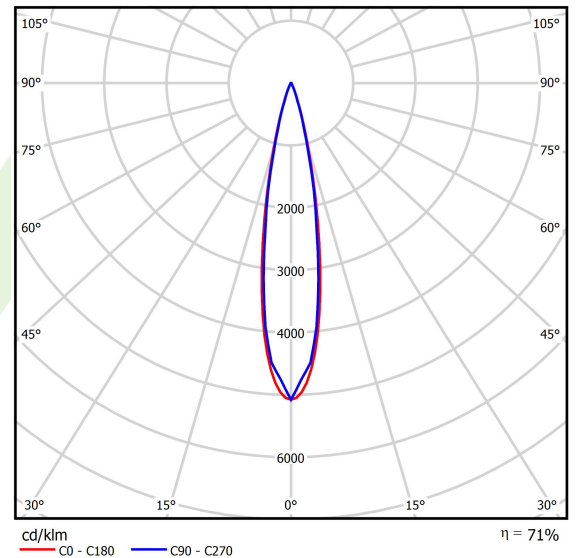

Mechanical data

○
33
┌

Assembly	surface mounted on slings or mounted on wall
Material	aluminum
Color	RAL 9016 (white)
Diffuser	optical system based on PMMA lenses
Impact resistant	IK04
Dimensions [mm]	Ø33 x 859

A graph of light