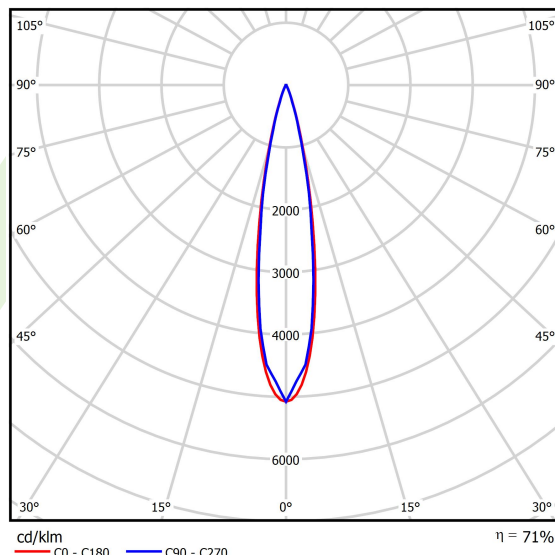

Mechanical data

○
33
┌

Assembly	surface mounted on slings or mounted on wall
Material	aluminum
Color	RAL 9016 (white)
Diffuser	optical system based on PMMA lenses
Impact resistant	IK04
Dimensions [mm]	Ø33 x 859

A graph of light