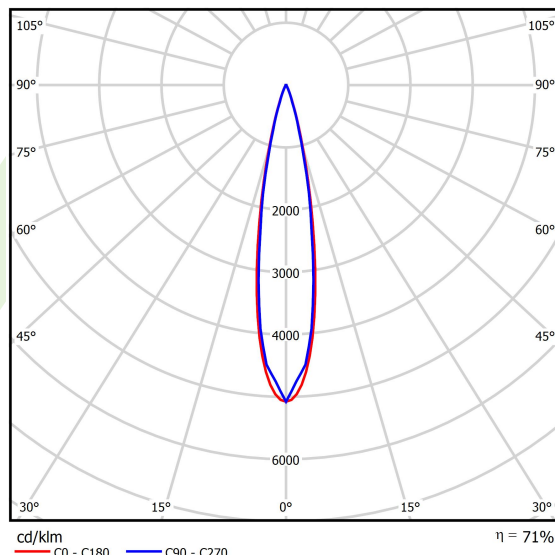

## Light and electrical data

Light source	LED
Luminous flux LED [lm]	1628
LED power [W]	16
Luminaire luminous flux [lm]	1159,4
Power of luminaire [W]	18
Luminaire's light efficiency [lm/W]	64,4
Color of the light [K]	2700
CRI	>90
SDCM (LED sources)	3
Beam angle [°]	(C0-C180) / (C90-C270) - 20,2° / 19°
Photobiological risk class (IEC/EN 62471)	RG0
Protection against electric shock	III
Protection degree	IP20
Voltage	48 V DC
Lifetime of LED sources [h]	36000
Lx/By	L80/B10
Operating temperature range [°C]	5 ÷ 35
Driver	standard on/off (E)

**A graph of light**