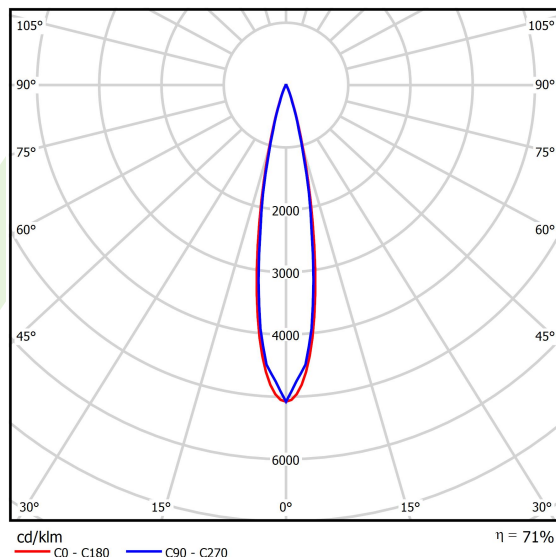

Mechanical data

○
33
┌

Assembly	surface mounted on slings or mounted on wall
Material	aluminum
Color	RAL 9005 (black)
Diffuser	optical system based on PMMA lenses
Impact resistant	IK04
Dimensions [mm]	Ø33 x 859

A graph of light