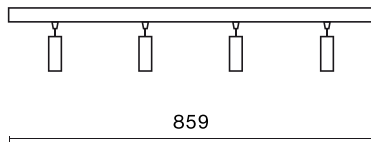

Mechanical data

○
33
┌