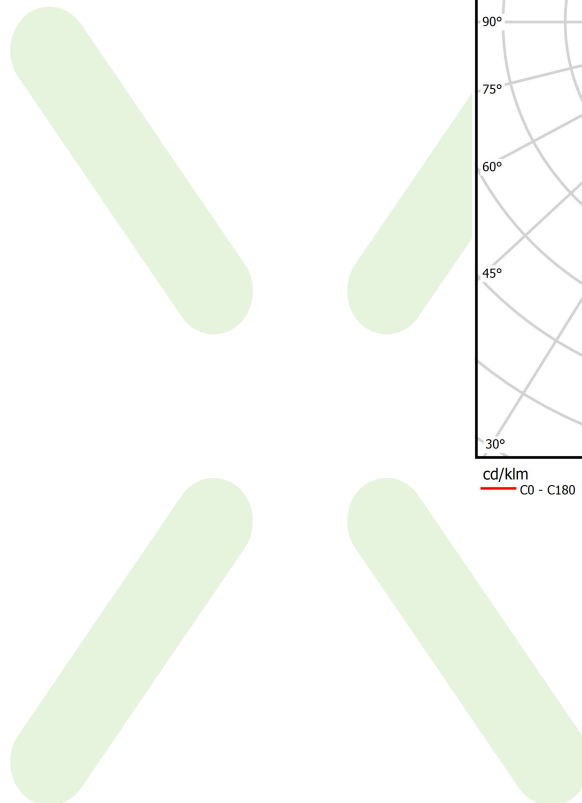

Mechanical data

○
33
┌

Assembly	surface mounted on slings or mounted on wall
Material	aluminum
Color	RAL 9016 (white)
Diffuser	optical system based on PMMA lenses
Impact resistant	IK04
Dimensions [mm]	Ø33 x 859

A graph of light