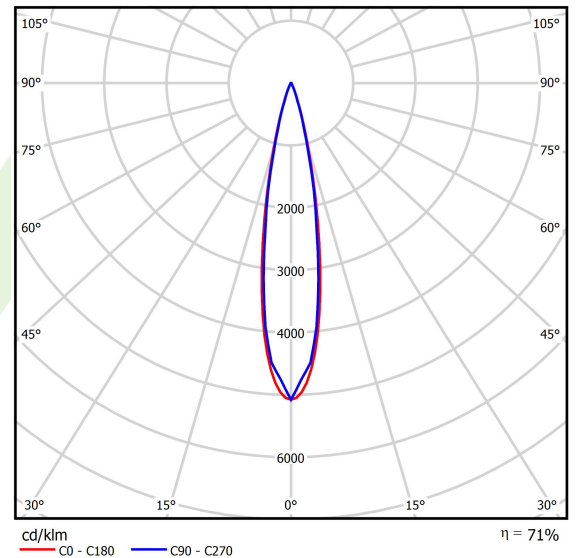

## Light and electrical data

Light source	LED
Luminous flux LED [lm]	1884
LED power [W]	16
Luminaire luminous flux [lm]	1341,1
Power of luminaire [W]	18
Luminaire's light efficiency [lm/W]	74,5
Color of the light [K]	3000
CRI	>90
SDCM (LED sources)	3
Beam angle [°]	(C0-C180) / (C90-C270) - 20,2° / 19°
Photobiological risk class (IEC/EN 62471)	RG0
Protection against electric shock	III
Protection degree	IP20
Voltage	48 V DC
Lifetime of LED sources [h]	36000
Lx/By	L80/B10
Operating temperature range [°C]	5 ÷ 35
Driver	standard on/off (E)

**A graph of light**