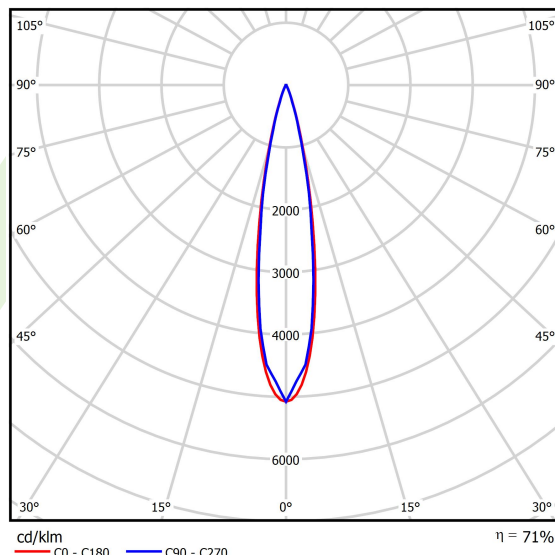

Mechanical data

○
33
┌

Assembly	surface mounted on slings or mounted on wall
Material	aluminum
Color	RAL 9005 (black)
Diffuser	optical system based on PMMA lenses
Impact resistant	IK04
Dimensions [mm]	Ø33 x 859

A graph of light