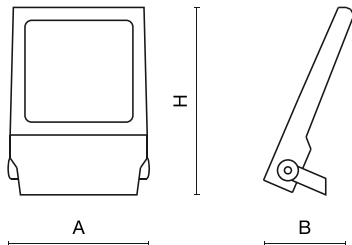

Product information

Category	Outdoor luminaires
Family	NUMANCIA XXL
Name	NUMANCIA XXL 120000 MEDIUM E IP66 22 740
Index	19.4383.3371.22

Light and electrical data

Light source	LED
Luminous flux LED [lm]	120201
LED power [W]	606,6
Luminaire luminous flux [lm]	102039
Power of luminaire [W]	632,4
Luminaire's light efficiency [lm/W]	161,4
Color of the light [K]	4000
CRI	>70
SDCM (LED sources)	3
Beam angle [°]	(C0-C180) / (C90-C270) - 59° / 57,8°
Photobiological risk class (IEC/EN 62471)	RG0
Protection against electric shock	I
Protection degree	IP66
Voltage	220..240 V, 50..60 Hz
Lifetime of LED sources [h]	108000
Lx/By	L95/B10
Operating temperature range [°C]	-40 ÷ 50
Driver	standard on/off (E)
Circuit load capacity	1 (B10), 1 (B16), 1 (C10), 1 (C16)

Mechanical data

Assembly	mounted on poles
Material	aluminum
Color	RAL 9007 (dark grey)
Diffuser	PMMA lenses and hardened transparent glass
Impact resistant	IK09
Dimensions [mm]	887 x 662 x 89

A graph of light