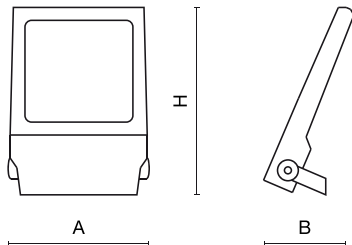

Product information

Category	Outdoor luminaires
Family	NUMANCIA XXL
Name	NUMANCIA XXL 150000 NARROW E IP66 22 740
Index	19.4383.2571.22

Light and electrical data

Light source	LED
Luminous flux LED [lm]	154806
LED power [W]	832,8
Luminaire luminous flux [lm]	137172,5
Power of luminaire [W]	868,2
Luminaire's light efficiency [lm/W]	158
Color of the light [K]	4000
CRI	>70
SDCM (LED sources)	3
Beam angle [°]	(C0-C180) / (C90-C270) - 32,4° / 32°
Photobiological risk class (IEC/EN 62471)	RG0
Protection against electric shock	I
Protection degree	IP66
Voltage	220..240 V, 50..60 Hz
Lifetime of LED sources [h]	108000
Lx/By	L95/B10
Operating temperature range [°C]	-40 ÷ 50
Driver	standard on/off (E)
Circuit load capacity	1 (B10), 1 (B16), 1 (C10), 1 (C16)

Mechanical data

Assembly	mounted on poles
Material	aluminum
Color	RAL 9007 (dark grey)
Diffuser	PMMA lenses and hardened transparent glass
Impact resistant	IK09
Dimensions [mm]	887 x 662 x 89

A graph of light