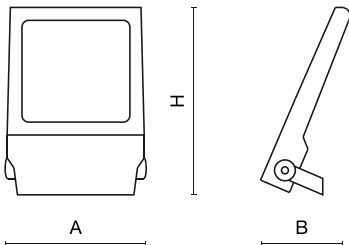

Product information

Category	Outdoor luminaires
Family	NUMANCIA XXL
Name	NUMANCIA XXL 120000 NARROW E IP66 22 740
Index	19.4383.2371.22

Light and electrical data

Light source	LED
Luminous flux LED [lm]	120201
LED power [W]	606,6
Luminaire luminous flux [lm]	106508,4
Power of luminaire [W]	632,4
Luminaire's light efficiency [lm/W]	168,4
Color of the light [K]	4000
CRI	>70
SDCM (LED sources)	3
Beam angle [°]	(C0-C180) / (C90-C270) - 32,4° / 32°
Photobiological risk class (IEC/EN 62471)	RG0
Protection against electric shock	I
Protection degree	IP66
Voltage	220..240 V, 50..60 Hz
Lifetime of LED sources [h]	108000
Lx/By	L95/B10
Operating temperature range [°C]	-40 ÷ 50
Driver	standard on/off (E)
Circuit load capacity	1 (B10), 1 (B16), 1 (C10), 1 (C16)

Mechanical data

Assembly	mounted on poles
Material	aluminum
Color	RAL 9007 (dark grey)
Diffuser	PMMA lenses and hardened transparent glass
Impact resistant	IK09
Dimensions [mm]	887 x 662 x 89

A graph of light