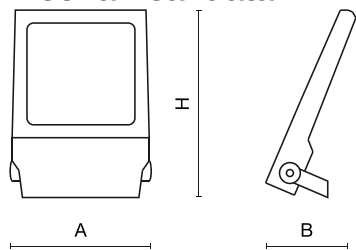

Product information

Category	Outdoor luminaires
Family	NUMANCIA XXL
Name	NUMANCIA XXL 150000 ASY-WIDE E IP66 22 740
Index	19.4383.6571.22
EAN	5902107617110

Light and electrical data

Light source	LED
Luminous flux LED [lm]	154806
LED power [W]	832,8
Luminaire luminous flux [lm]	125421,3
Power of luminaire [W]	868,2
Luminaire's light efficiency [lm/W]	144,5
Color of the light [K]	4000
CRI	>70
SDCM (LED sources)	3
Beam angle [°]	asymmetric light distribution
Photobiological risk class (IEC/EN 62471)	RG0
Protection against electric shock	I
Protection degree	IP66
Voltage	220..240 V, 50..60 Hz
Lifetime of LED sources [h]	108000
Lx/By	L95/B10
Operating temperature range [°C]	-40 ÷ 50
Driver	standard on/off (E)
Circuit load capacity	1 (B10), 1 (B16), 1 (C10), 1 (C16)

Mechanical data

Assembly	mounted on poles
Material	aluminum
Color	RAL 9007 (dark grey)
Diffuser	PMMA lenses and hardened transparent glass
Impact resistant	IK09
Dimensions [mm]	887 x 662 x 89

A graph of light