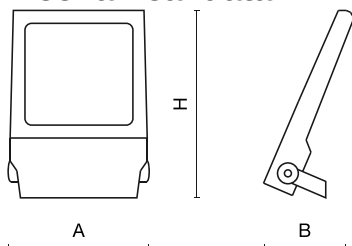

Product information

Category	Outdoor luminaires
Family	NUMANCIA XXL LED
Name	NUMANCIA XXL LED 105000 ASY E IP66 22 740
Index	19.4383.5271.22

Light and electrical data

Light source	LED
Luminous flux LED [lm]	105486
LED power [W]	519,6
Luminaire luminous flux [lm]	92331,2
Power of luminaire [W]	541,6
Luminaire's light efficiency [lm/W]	170,5
Color of the light [K]	4000
CRI	>70
SDCM (LED sources)	3
Beam angle [°]	asymmetric light distribution
Photobiological risk class (IEC/EN 62471)	RG0
Protection against electric shock	I
Protection degree	IP66
Voltage	220..240 V, 50..60 Hz
Lifetime of LED sources [h]	108000
Lx/By	L95/B10
Operating temperature range [°C]	-40 ÷ 50
Driver	standard on/off (E)
Circuit load capacity	1 (B10), 1 (B16), 1 (C10), 1 (C16)

Mechanical data

Assembly	mounted on poles
Material	aluminum
Color	RAL 9007 (dark gray)
Diffuser	PMMA lenses and hardened transparent glass
Impact resistant	IK09
Dimensions [mm]	887 x 662 x 89

A graph of light