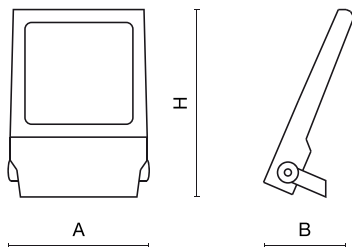

Mechanical data

Assembly	mounted on poles
Material	aluminum
Color	RAL 9007 (dark gray)
Diffuser	PMMA lenses and hardened transparent glass
Impact resistant	IK09
Dimensions [mm]	887 x 662 x 89