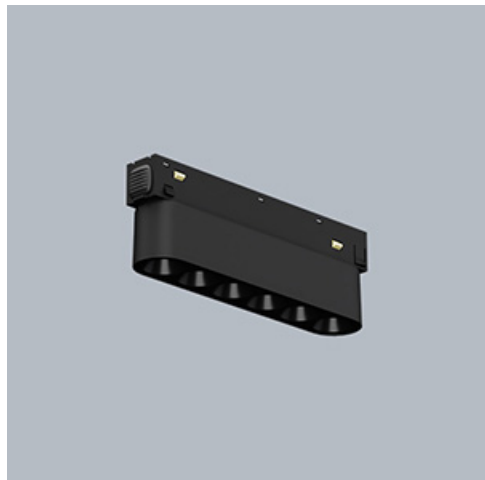

Product: LINEAR TRACK 48V 1000 LOUVER 36° E 04 927

Index: 19.4382.3171.04

Description

LINEAR TRACK 48V is an advanced low-voltage luminaire system available in both non-adjustable and adjustable versions. Its modular, elegant and simple design easily combines aesthetic form with functionality. The track profile allows the combination of different module configurations and their easy and tool-free replacement, offering an elegant, integrated look. The system is available in two variants: a non-adjustable opal diffuser version for general lighting and a combined lens and anti-glare louvre version for accent lighting (beam angles of 20°, 36° or 45°). In the second variant, the luminaire is available in both non-adjustable (Louvre) and adjustable (Louvre Adjustable) versions, allowing 360-degree horizontal rotation and 90-degree vertical adjustment. The LINEAR TRACK 48V luminaire, is available in a black finish, as well as on/off and dimmable (DALI) versions and with a high colour rendering index (CRI90). You can also choose from three colour temperature options for the LED sources - 2700, 3000 and 4000 K. The system is ideal for commercial and residential spaces of a high standard, particularly for elegant shops, art galleries, showrooms, shop windows and supermarkets.

Mechanical data

Assembly	mounted on 48 V track
Material	aluminum
Color	RAL 9005 (black)
Diffuser	LOUVER (anti-glare louvre)
Impact resistant	IK04
Dimensions [mm]	120 x 23 x 43

A graph of light