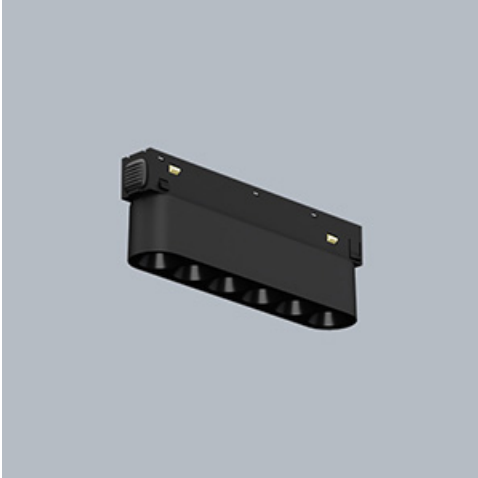

Product: LINEAR TRACK 48V 1000 LOUVER 36° E 04 940

Index: 19.4382.3141.04

Description

LINEAR TRACK 48V is an advanced low-voltage luminaire system available in both non-adjustable and adjustable versions. Its modular, elegant and simple design easily combines aesthetic form with functionality. The track profile allows the combination of different module configurations and their easy and tool-free replacement, offering an elegant, integrated look. The system is available in two variants: a non-adjustable opal diffuser version for general lighting and a combined lens and anti-glare louvre version for accent lighting (beam angles of 20°, 36° or 45°). In the second variant, the luminaire is available in both non-adjustable (Louver) and adjustable (Louver Adjustable) versions, allowing 360-degree horizontal rotation and 90-degree vertical adjustment. The LINEAR TRACK 48V luminaire, is available in a black finish, as well as on/off and dimmable (DALI) versions and with a high colour rendering index (CRI90). You can also choose from three colour temperature options for the LED sources - 2700, 3000 and 4000 K. The system is ideal for commercial and residential spaces of a high standard, particularly for elegant shops, art galleries, showrooms, shop windows and supermarkets.

Mechanical data

Assembly	mounted on 48 V track
Material	aluminum
Color	RAL 9005 (black)
Diffuser	LOUVER (anti-glare louver)
Impact resistant	IK04
Dimensions [mm]	120 x 23 x 43

A graph of light