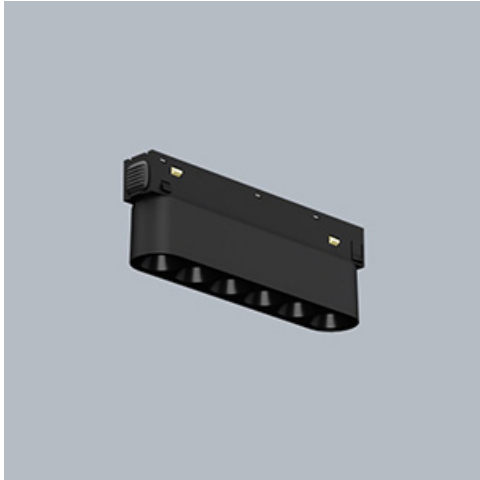

Product: LINEAR TRACK 48V 1000 LOUVER 36° EDD 04 930

Index: 19.4382.3133.04

Description

LINEAR TRACK 48V is an advanced low-voltage luminaire system available in both non-adjustable and adjustable versions. Its modular, elegant and simple design easily combines aesthetic form with functionality. The track profile allows the combination of different module configurations and their easy and tool-free replacement, offering an elegant, integrated look. The system is available in two variants: a non-adjustable opal diffuser version for general lighting and a combined lens and anti-glare louvre version for accent lighting (beam angles of 20°, 36° or 45°). In the second variant, the luminaire is available in both non-adjustable (Louver) and adjustable (Louver Adjustable) versions, allowing 360-degree horizontal rotation and 90-degree vertical adjustment. The LINEAR TRACK 48V luminaire, is available in a black finish, as well as on/off and dimmable (DALI) versions and with a high colour rendering index (CRI90). You can also choose from three colour temperature options for the LED sources - 2700, 3000 and 4000 K. The system is ideal for commercial and residential spaces of a high standard, particularly for elegant shops, art galleries, showrooms, shop windows and supermarkets.

Mechanical data

Assembly	mounted on 48 V track
Material	aluminum
Color	RAL 9005 (black)
Diffuser	LOUVER (anti-glare louver)
Impact resistant	IK04
Dimensions [mm]	120 x 23 x 43

A graph of light