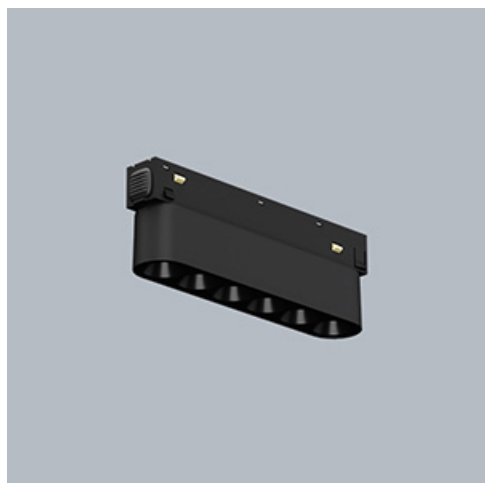

Product: LINEAR TRACK 48V 1000 LOUVER 20° E 04 930

Index: 19.4382.2131.04

Description

LINEAR TRACK 48V is an advanced low-voltage luminaire system available in both non-adjustable and adjustable versions. Its modular, elegant and simple design easily combines aesthetic form with functionality. The track profile allows the combination of different module configurations and their easy and tool-free replacement, offering an elegant, integrated look. The system is available in two variants: a non-adjustable opal diffuser version for general lighting and a combined lens and anti-glare louvre version for accent lighting (beam angles of 20°, 36° or 45°). In the second variant, the luminaire is available in both non-adjustable (Louver) and adjustable (Louver Adjustable) versions, allowing 360-degree horizontal rotation and 90-degree vertical adjustment. The LINEAR TRACK 48V luminaire, is available in a black finish, as well as on/off and dimmable (DALI) versions and with a high colour rendering index (CRI90). You can also choose from three colour temperature options for the LED sources - 2700, 3000 and 4000 K. The system is ideal for commercial and residential spaces of a high standard, particularly for elegant shops, art galleries, showrooms, shop windows and supermarkets.

Mechanical data

Assembly	mounted on 48 V track
Material	aluminum
Color	RAL 9005 (black)
Diffuser	LOUVER (anti-glare louver)
Impact resistant	IK04
Dimensions [mm]	120 x 23 x 43

A graph of light