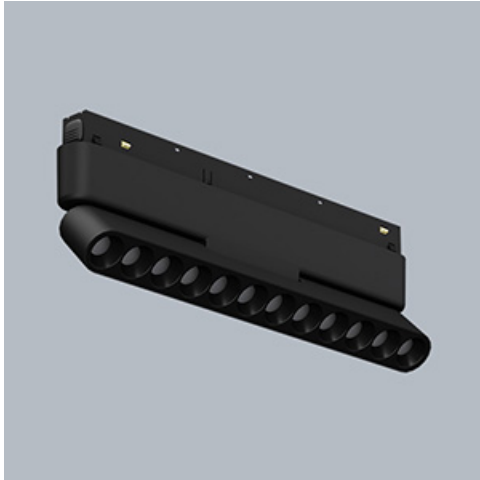

Product: LINEAR TRACK 48V 2000 LOUVER ADJUSTABLE 45° E 04 940

Index: 19.4382.7241.04

Description

LINEAR TRACK 48V is an advanced low-voltage luminaire system available in both non-adjustable and adjustable versions. Its modular, elegant and simple design easily combines aesthetic form with functionality. The track profile allows the combination of different module configurations and their easy and tool-free replacement, offering an elegant, integrated look. The system is available in two variants: a non-adjustable opal diffuser version for general lighting and a combined lens and anti-glare louvre version for accent lighting (beam angles of 20°, 36° or 45°). In the second variant, the luminaire is available in both non-adjustable (Louvre) and adjustable (Louvre Adjustable) versions, allowing 360-degree horizontal rotation and 90-degree vertical adjustment. The LINEAR TRACK 48V luminaire, is available in a black finish, as well as on/off and dimmable (DALI) versions and with a high colour rendering index (CRI90). You can also choose from three colour temperature options for the LED sources - 2700, 3000 and 4000 K. The system is ideal for commercial and residential spaces of a high standard, particularly for elegant shops, art galleries, showrooms, shop windows and supermarkets.

Mechanical data

Assembly	mounted on 48 V track
Material	aluminum
Color	RAL 9005 (black)
Diffuser	LOUVER ADJUSTABLE (adjustable anti-glare louvre)
Impact resistant	IK04
Dimensions [mm]	234 x 23 x 76

A graph of light