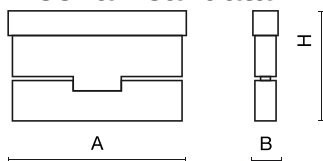

Product information

Category	Projectors
Family	LINEAR TRACK 48V
Name	LINEAR TRACK 48V 1000 LOUVER ADJUSTABLE 45° EDD 04 927
Index	19.4382.7173.04

Light and electrical data

Light source	LED
Luminous flux LED [lm]	824,6
LED power [W]	7,3
Luminaire luminous flux [lm]	494,8
Power of luminaire [W]	8,5
Luminaire's light efficiency [lm/W]	58,2
Color of the light [K]	2700
CRI	>90
SDCM (LED sources)	3
Beam angle [°]	(C0-C180) / (C90-C270) - 44,6° / 48°
Photobiological risk class (IEC/EN 62471)	RG0
Protection against electric shock	III
Protection degree	IP20
Voltage	48 V DC
Lifetime of LED sources [h]	60000
Lx/By	L80/B10
Operating temperature range [°C]	5 ÷ 35
Driver	DIM DALI (EDD)

Mechanical data

Assembly	mounted on 48 V track
Material	aluminum
Color	RAL 9005 (black)
Diffuser	LOUVER ADJUSTABLE (adjustable anti-glare louvre)
Impact resistant	IK04
Dimensions [mm]	120 x 23 x 76

A graph of light