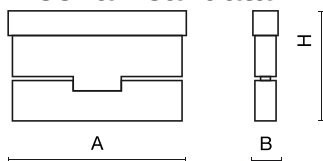

Product information

Category	Projectors
Family	LINEAR TRACK 48V
Name	LINEAR TRACK 48V 1000 LOUVER ADJUSTABLE 45° E 04 927
Index	19.4382.7171.04

Light and electrical data

Light source	LED
Luminous flux LED [lm]	824,6
LED power [W]	7,3
Luminaire luminous flux [lm]	494,8
Power of luminaire [W]	8,5
Luminaire's light efficiency [lm/W]	58,2
Color of the light [K]	2700
CRI	>90
SDCM (LED sources)	3
Beam angle [°]	(C0-C180) / (C90-C270) - 44,6° / 48°
Photobiological risk class (IEC/EN 62471)	RG0
Protection against electric shock	III
Protection degree	IP20
Voltage	48 V DC
Lifetime of LED sources [h]	60000
Lx/By	L80/B10
Operating temperature range [°C]	5 ÷ 35
Driver	standard on/off (E)

Mechanical data

Assembly	mounted on 48 V track
Material	aluminum
Color	RAL 9005 (black)
Diffuser	LOUVER ADJUSTABLE (adjustable anti-glare louvre)
Impact resistant	IK04
Dimensions [mm]	120 x 23 x 76

A graph of light