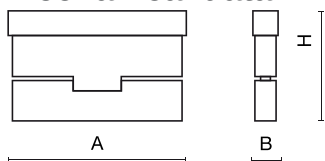

Product information

Category	Projectors
Family	LINEAR TRACK 48V
Name	LINEAR TRACK 48V 1000 LOUVER ADJUSTABLE 45° E 04 927
Index	19.4382.7171.04

Light and electrical data

Light source	LED
Luminous flux LED [lm]	824,6
LED power [W]	7,3
Luminaire luminous flux [lm]	494,8
Power of luminaire [W]	8,5
Luminaire's light efficiency [lm/W]	58,2
Color of the light [K]	2700
CRI	>90
SDCM (LED sources)	3
Beam angle [°]	(C0-C180) / (C90-C270) - 44,6° / 48°
Photobiological risk class (IEC/EN 62471)	RG0
Protection against electric shock	III
Protection degree	IP20
Voltage	48 V DC
Lifetime of LED sources [h]	60000
Lx/By	L80/B10
Operating temperature range [°C]	5 ÷ 35
Driver	standard on/off (E)

Mechanical data

Assembly	mounted on 48 V track
Material	aluminum
Color	RAL 9005 (black)
Diffuser	LOUVER ADJUSTABLE (adjustable anti-glare louvre)
Impact resistant	IK04
Dimensions [mm]	120 x 23 x 76

A graph of light