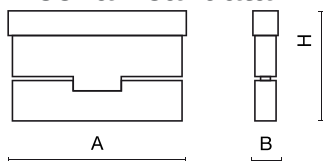

Product information

Category	Projectors
Family	LINEAR TRACK 48V
Name	LINEAR TRACK 48V 1000 LOUVER ADJUSTABLE 45° EDD 04 940
Index	19.4382.7143.04

Light and electrical data

Light source	LED
Luminous flux LED [lm]	943,7
LED power [W]	7,3
Luminaire luminous flux [lm]	566,2
Power of luminaire [W]	8,5
Luminaire's light efficiency [lm/W]	66,6
Color of the light [K]	4000
CRI	>90
SDCM (LED sources)	3
Beam angle [°]	(C0-C180) / (C90-C270) - 44,6° / 48°
Photobiological risk class (IEC/EN 62471)	RG0
Protection against electric shock	III
Protection degree	IP20
Voltage	48 V DC
Lifetime of LED sources [h]	60000
Lx/By	L80/B10
Operating temperature range [°C]	5 ÷ 35
Driver	DIM DALI (EDD)

Mechanical data

Assembly	mounted on 48 V track
Material	aluminum
Color	RAL 9005 (black)
Diffuser	LOUVER ADJUSTABLE (adjustable anti-glare louvre)
Impact resistant	IK04
Dimensions [mm]	120 x 23 x 76

A graph of light