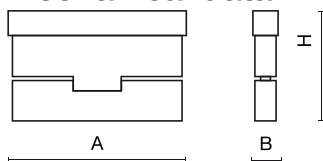

Product information

Category	Projectors
Family	LINEAR TRACK 48V
Name	LINEAR TRACK 48V 1000 LOUVER ADJUSTABLE 45° E 04 940
Index	19.4382.7141.04

Light and electrical data

Light source	LED
Luminous flux LED [lm]	943,7
LED power [W]	7,3
Luminaire luminous flux [lm]	566,2
Power of luminaire [W]	8,5
Luminaire's light efficiency [lm/W]	66,6
Color of the light [K]	4000
CRI	>90
SDCM (LED sources)	3
Beam angle [°]	(C0-C180) / (C90-C270) - 44,6° / 48°
Photobiological risk class (IEC/EN 62471)	RG0
Protection against electric shock	III
Protection degree	IP20
Voltage	48 V DC
Lifetime of LED sources [h]	60000
Lx/By	L80/B10
Operating temperature range [°C]	5 ÷ 35
Driver	standard on/off (E)

Mechanical data

Assembly	mounted on 48 V track
Material	aluminum
Color	RAL 9005 (black)
Diffuser	LOUVER ADJUSTABLE (adjustable anti-glare louvre)
Impact resistant	IK04
Dimensions [mm]	120 x 23 x 76

A graph of light