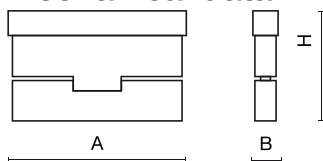

Product information

Category	Projectors
Family	LINEAR TRACK 48V
Name	LINEAR TRACK 48V 1000 LOUVER ADJUSTABLE 45° EDD 04 930
Index	19.4382.7133.04

Light and electrical data

Light source	LED
Luminous flux LED [lm]	868
LED power [W]	7,3
Luminaire luminous flux [lm]	520,8
Power of luminaire [W]	8,5
Luminaire's light efficiency [lm/W]	61,3
Color of the light [K]	3000
CRI	>90
SDCM (LED sources)	3
Beam angle [°]	(C0-C180) / (C90-C270) - 44,6° / 48°
Photobiological risk class (IEC/EN 62471)	RG0
Protection against electric shock	III
Protection degree	IP20
Voltage	48 V DC
Lifetime of LED sources [h]	60000
Lx/By	L80/B10
Operating temperature range [°C]	5 ÷ 35
Driver	DIM DALI (EDD)

Mechanical data

Assembly	mounted on 48 V track
Material	aluminum
Color	RAL 9005 (black)
Diffuser	LOUVER ADJUSTABLE (adjustable anti-glare louvre)
Impact resistant	IK04
Dimensions [mm]	120 x 23 x 76

A graph of light