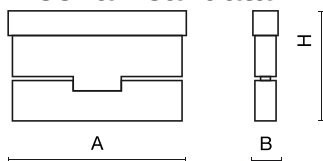

Product information

Category	Projectors
Family	LINEAR TRACK 48V
Name	LINEAR TRACK 48V 1000 LOUVER ADJUSTABLE 45° E 04 930
Index	19.4382.7131.04

Light and electrical data

Light source	LED
Luminous flux LED [lm]	868
LED power [W]	7,3
Luminaire luminous flux [lm]	520,8
Power of luminaire [W]	8,5
Luminaire's light efficiency [lm/W]	61,3
Color of the light [K]	3000
CRI	>90
SDCM (LED sources)	3
Beam angle [°]	(C0-C180) / (C90-C270) - 44,6° / 48°
Photobiological risk class (IEC/EN 62471)	RG0
Protection against electric shock	III
Protection degree	IP20
Voltage	48 V DC
Lifetime of LED sources [h]	60000
Lx/By	L80/B10
Operating temperature range [°C]	5 ÷ 35
Driver	standard on/off (E)

Mechanical data

Assembly	mounted on 48 V track
Material	aluminum
Color	RAL 9005 (black)
Diffuser	LOUVER ADJUSTABLE (adjustable anti-glare louvre)
Impact resistant	IK04
Dimensions [mm]	120 x 23 x 76

A graph of light