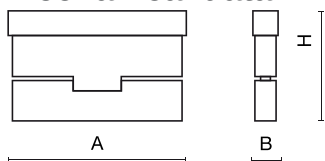

## Light and electrical data

Light source	LED
Luminous flux LED [lm]	1649,2
LED power [W]	14,5
Luminaire luminous flux [lm]	1291,3
Power of luminaire [W]	17,1
Luminaire's light efficiency [lm/W]	75,5
Color of the light [K]	2700
CRI	>90
SDCM (LED sources)	3
Beam angle [°]	(C0-C180) / (C90-C270) - 43,6° / 40°
Photobiological risk class (IEC/EN 62471)	RG0
Protection against electric shock	III
Protection degree	IP20
Voltage	48 V DC
Lifetime of LED sources [h]	60000
Lx/By	L80/B10
Operating temperature range [°C]	5 ÷ 35
Driver	standard on/off (E)

## Mechanical data

Assembly	mounted on 48 V track
Material	aluminum
Color	RAL 9005 (black)
Diffuser	LOUVER ADJUSTABLE (adjustable anti-glare louvre)
Impact resistant	IK04
Dimensions [mm]	234 x 23 x 76