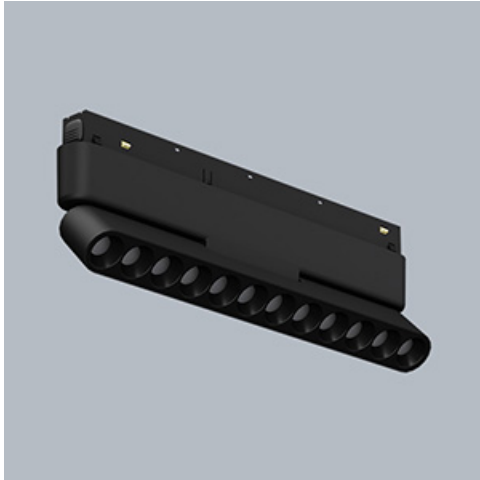

Product: LINEAR TRACK 48V 2000 LOUVER ADJUSTABLE 36° E 04 940

Index: 19.4382.6241.04

Description

LINEAR TRACK 48V is an advanced low-voltage luminaire system available in both non-adjustable and adjustable versions. Its modular, elegant and simple design easily combines aesthetic form with functionality. The track profile allows the combination of different module configurations and their easy and tool-free replacement, offering an elegant, integrated look. The system is available in two variants: a non-adjustable opal diffuser version for general lighting and a combined lens and anti-glare louvre version for accent lighting (beam angles of 20°, 36° or 45°). In the second variant, the luminaire is available in both non-adjustable (Louvre) and adjustable (Louvre Adjustable) versions, allowing 360-degree horizontal rotation and 90-degree vertical adjustment. The LINEAR TRACK 48V luminaire, is available in a black finish, as well as on/off and dimmable (DALI) versions and with a high colour rendering index (CRI90). You can also choose from three colour temperature options for the LED sources - 2700, 3000 and 4000 K. The system is ideal for commercial and residential spaces of a high standard, particularly for elegant shops, art galleries, showrooms, shop windows and supermarkets.

Mechanical data

Assembly	mounted on 48 V track
Material	aluminum
Color	RAL 9005 (black)
Diffuser	LOUVER ADJUSTABLE (adjustable anti-glare louvre)
Impact resistant	IK04
Dimensions [mm]	234 x 23 x 76

A graph of light