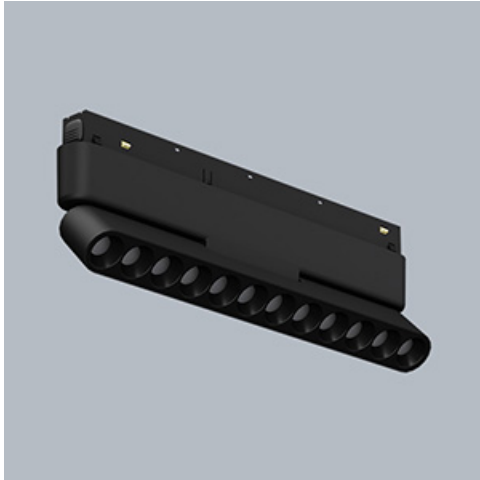

Product: LINEAR TRACK 48V 2000 LOUVER ADJUSTABLE 36° EDD 04 930

Index: 19.4382.6233.04

Description

LINEAR TRACK 48V is an advanced low-voltage luminaire system available in both non-adjustable and adjustable versions. Its modular, elegant and simple design easily combines aesthetic form with functionality. The track profile allows the combination of different module configurations and their easy and tool-free replacement, offering an elegant, integrated look. The system is available in two variants: a non-adjustable opal diffuser version for general lighting and a combined lens and anti-glare louvre version for accent lighting (beam angles of 20°, 36° or 45°). In the second variant, the luminaire is available in both non-adjustable (Louvre) and adjustable (Louvre Adjustable) versions, allowing 360-degree horizontal rotation and 90-degree vertical adjustment. The LINEAR TRACK 48V luminaire, is available in a black finish, as well as on/off and dimmable (DALI) versions and with a high colour rendering index (CRI90). You can also choose from three colour temperature options for the LED sources - 2700, 3000 and 4000 K. The system is ideal for commercial and residential spaces of a high standard, particularly for elegant shops, art galleries, showrooms, shop windows and supermarkets.

Mechanical data

Assembly	mounted on 48 V track
Material	aluminum
Color	RAL 9005 (black)
Diffuser	LOUVER ADJUSTABLE (adjustable anti-glare louvre)
Impact resistant	IK04
Dimensions [mm]	234 x 23 x 76

A graph of light