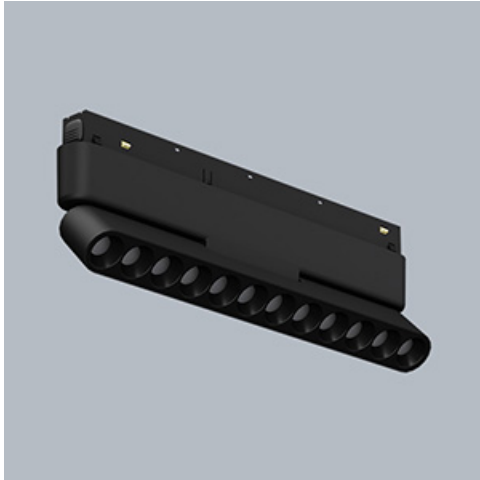

Product: LINEAR TRACK 48V 2000 LOUVER ADJUSTABLE 36° E 04 930

Index: 19.4382.6231.04

Description

LINEAR TRACK 48V is an advanced low-voltage luminaire system available in both non-adjustable and adjustable versions. Its modular, elegant and simple design easily combines aesthetic form with functionality. The track profile allows the combination of different module configurations and their easy and tool-free replacement, offering an elegant, integrated look. The system is available in two variants: a non-adjustable opal diffuser version for general lighting and a combined lens and anti-glare louvre version for accent lighting (beam angles of 20°, 36° or 45°). In the second variant, the luminaire is available in both non-adjustable (Louvre) and adjustable (Louvre Adjustable) versions, allowing 360-degree horizontal rotation and 90-degree vertical adjustment. The LINEAR TRACK 48V luminaire, is available in a black finish, as well as on/off and dimmable (DALI) versions and with a high colour rendering index (CRI90). You can also choose from three colour temperature options for the LED sources - 2700, 3000 and 4000 K. The system is ideal for commercial and residential spaces of a high standard, particularly for elegant shops, art galleries, showrooms, shop windows and supermarkets.

Mechanical data

Assembly	mounted on 48 V track
Material	aluminum
Color	RAL 9005 (black)
Diffuser	LOUVER ADJUSTABLE (adjustable anti-glare louvre)
Impact resistant	IK04
Dimensions [mm]	234 x 23 x 76

A graph of light