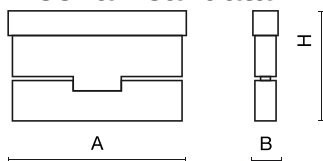

Product information

Category	Projectors
Family	LINEAR TRACK 48V
Name	LINEAR TRACK 48V 1000 LOUVER ADJUSTABLE 36° EDD 04 927
Index	19.4382.6173.04

Light and electrical data

Light source	LED
Luminous flux LED [lm]	824,6
LED power [W]	7,3
Luminaire luminous flux [lm]	645,7
Power of luminaire [W]	8,5
Luminaire's light efficiency [lm/W]	76
Color of the light [K]	2700
CRI	>90
SDCM (LED sources)	3
Beam angle [°]	(C0-C180) / (C90-C270) - 43,6° / 40°
Photobiological risk class (IEC/EN 62471)	RG0
Protection against electric shock	III
Protection degree	IP20
Voltage	48 V DC
Lifetime of LED sources [h]	60000
Lx/By	L80/B10
Operating temperature range [°C]	5 ÷ 35
Driver	DIM DALI (EDD)

Mechanical data

Assembly	mounted on 48 V track
Material	aluminum
Color	RAL 9005 (black)
Diffuser	LOUVER ADJUSTABLE (adjustable anti-glare louvre)
Impact resistant	IK04
Dimensions [mm]	120 x 23 x 76

A graph of light