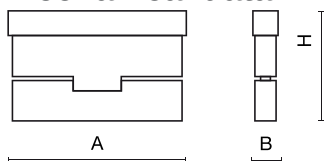

Product information

Category	Projectors
Family	LINEAR TRACK 48V
Name	LINEAR TRACK 48V 1000 LOUVER ADJUSTABLE 36° E 04 927
Index	19.4382.6171.04

Light and electrical data

Light source	LED
Luminous flux LED [lm]	824,6
LED power [W]	7,3
Luminaire luminous flux [lm]	645,7
Power of luminaire [W]	8,5
Luminaire's light efficiency [lm/W]	76
Color of the light [K]	2700
CRI	>90
SDCM (LED sources)	3
Beam angle [°]	(C0-C180) / (C90-C270) - 43,6° / 40°
Photobiological risk class (IEC/EN 62471)	RG0
Protection against electric shock	III
Protection degree	IP20
Voltage	48 V DC
Lifetime of LED sources [h]	60000
Lx/By	L80/B10
Operating temperature range [°C]	5 ÷ 35
Driver	standard on/off (E)

Mechanical data

Assembly	mounted on 48 V track
Material	aluminum
Color	RAL 9005 (black)
Diffuser	LOUVER ADJUSTABLE (adjustable anti-glare louvre)
Impact resistant	IK04
Dimensions [mm]	120 x 23 x 76

A graph of light