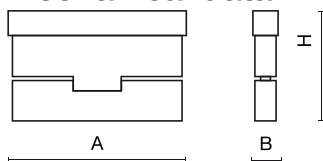

Product information

Category	Projectors
Family	LINEAR TRACK 48V
Name	LINEAR TRACK 48V 1000 LOUVER ADJUSTABLE 36° E 04 927
Index	19.4382.6171.04

Light and electrical data

Light source	LED
Luminous flux LED [lm]	824,6
LED power [W]	7,3
Luminaire luminous flux [lm]	645,7
Power of luminaire [W]	8,5
Luminaire's light efficiency [lm/W]	76
Color of the light [K]	2700
CRI	>90
SDCM (LED sources)	3
Beam angle [°]	(C0-C180) / (C90-C270) - 43,6° / 40°
Photobiological risk class (IEC/EN 62471)	RG0
Protection against electric shock	III
Protection degree	IP20
Voltage	48 V DC
Lifetime of LED sources [h]	60000
Lx/By	L80/B10
Operating temperature range [°C]	5 ÷ 35
Driver	standard on/off (E)

Mechanical data

Assembly	mounted on 48 V track
Material	aluminum
Color	RAL 9005 (black)
Diffuser	LOUVER ADJUSTABLE (adjustable anti-glare louvre)
Impact resistant	IK04
Dimensions [mm]	120 x 23 x 76

A graph of light