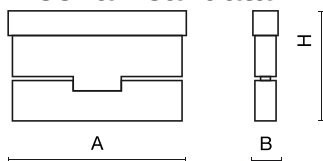

Product information

Category	Projectors
Family	LINEAR TRACK 48V
Name	LINEAR TRACK 48V 1000 LOUVER ADJUSTABLE 36° E 04 930
Index	19.4382.6131.04

Light and electrical data

Light source	LED
Luminous flux LED [lm]	868
LED power [W]	7,3
Luminaire luminous flux [lm]	679,6
Power of luminaire [W]	8,5
Luminaire's light efficiency [lm/W]	80
Color of the light [K]	3000
CRI	>90
SDCM (LED sources)	3
Beam angle [°]	(C0-C180) / (C90-C270) - 43,6° / 40°
Photobiological risk class (IEC/EN 62471)	RG0
Protection against electric shock	III
Protection degree	IP20
Voltage	48 V DC
Lifetime of LED sources [h]	60000
Lx/By	L80/B10
Operating temperature range [°C]	5 ÷ 35
Driver	standard on/off (E)

Mechanical data

Assembly	mounted on 48 V track
Material	aluminum
Color	RAL 9005 (black)
Diffuser	LOUVER ADJUSTABLE (adjustable anti-glare louvre)
Impact resistant	IK04
Dimensions [mm]	120 x 23 x 76

A graph of light