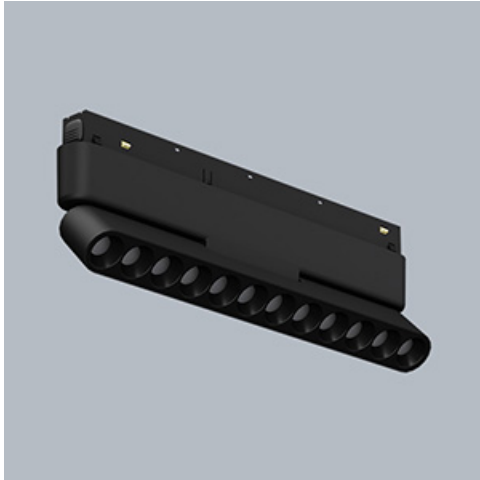

Product: LINEAR TRACK 48V 2000 LOUVER ADJUSTABLE 20° E 04 940

Index: 19.4382.5241.04

Description

LINEAR TRACK 48V is an advanced low-voltage luminaire system available in both non-adjustable and adjustable versions. Its modular, elegant and simple design easily combines aesthetic form with functionality. The track profile allows the combination of different module configurations and their easy and tool-free replacement, offering an elegant, integrated look. The system is available in two variants: a non-adjustable opal diffuser version for general lighting and a combined lens and anti-glare louvre version for accent lighting (beam angles of 20°, 36° or 45°). In the second variant, the luminaire is available in both non-adjustable (Louvre) and adjustable (Louvre Adjustable) versions, allowing 360-degree horizontal rotation and 90-degree vertical adjustment. The LINEAR TRACK 48V luminaire, is available in a black finish, as well as on/off and dimmable (DALI) versions and with a high colour rendering index (CRI90). You can also choose from three colour temperature options for the LED sources - 2700, 3000 and 4000 K. The system is ideal for commercial and residential spaces of a high standard, particularly for elegant shops, art galleries, showrooms, shop windows and supermarkets.

Mechanical data

Assembly	mounted on 48 V track
Material	aluminum
Color	RAL 9005 (black)
Diffuser	LOUVER ADJUSTABLE (adjustable anti-glare louvre)
Impact resistant	IK04
Dimensions [mm]	234 x 23 x 76

A graph of light