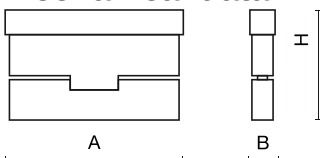

Product information

Category	Projectors
Family	LINEAR TRACK 48V
Name	LINEAR TRACK 48V 2000 LOUVER ADJUSTABLE 20° E 04 940
Index	19.4382.5241.04

Light and electrical data

Light source	LED
Luminous flux LED [lm]	1887,4
LED power [W]	14,5
Luminaire luminous flux [lm]	1107,9
Power of luminaire [W]	17,1
Luminaire's light efficiency [lm/W]	64,8
Color of the light [K]	4000
CRI	>90
SDCM (LED sources)	3
Beam angle [°]	(C0-C180) / (C90-C270) - 20,2° / 21,2°
Photobiological risk class (IEC/EN 62471)	RG0
Protection against electric shock	III
Protection degree	IP20
Voltage	48 V DC
Lifetime of LED sources [h]	60000
Lx/By	L80/B10
Operating temperature range [°C]	5 ÷ 35
Driver	standard on/off (E)

Mechanical data

Assembly	mounted on 48 V track
Material	aluminum
Color	RAL 9005 (black)
Diffuser	LOUVER ADJUSTABLE (adjustable anti-glare louvre)
Impact resistant	IK04
Dimensions [mm]	234 x 23 x 76

A graph of light