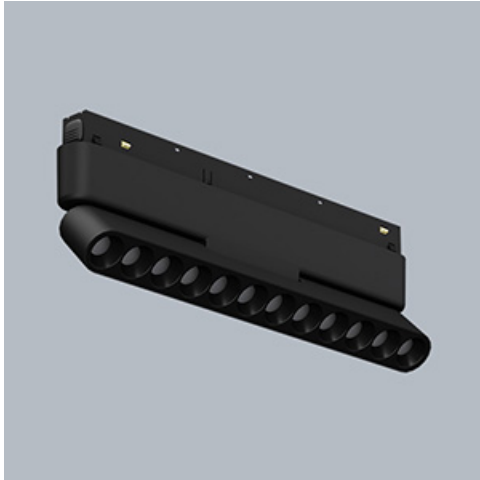

Product: LINEAR TRACK 48V 2000 LOUVER ADJUSTABLE 20° EDD 04 930

Index: 19.4382.5233.04

Description

LINEAR TRACK 48V is an advanced low-voltage luminaire system available in both non-adjustable and adjustable versions. Its modular, elegant and simple design easily combines aesthetic form with functionality. The track profile allows the combination of different module configurations and their easy and tool-free replacement, offering an elegant, integrated look. The system is available in two variants: a non-adjustable opal diffuser version for general lighting and a combined lens and anti-glare louvre version for accent lighting (beam angles of 20°, 36° or 45°). In the second variant, the luminaire is available in both non-adjustable (Louvre) and adjustable (Louvre Adjustable) versions, allowing 360-degree horizontal rotation and 90-degree vertical adjustment. The LINEAR TRACK 48V luminaire, is available in a black finish, as well as on/off and dimmable (DALI) versions and with a high colour rendering index (CRI90). You can also choose from three colour temperature options for the LED sources - 2700, 3000 and 4000 K. The system is ideal for commercial and residential spaces of a high standard, particularly for elegant shops, art galleries, showrooms, shop windows and supermarkets.

Mechanical data

Assembly	mounted on 48 V track
Material	aluminum
Color	RAL 9005 (black)
Diffuser	LOUVER ADJUSTABLE (adjustable anti-glare louvre)
Impact resistant	IK04
Dimensions [mm]	234 x 23 x 76

A graph of light