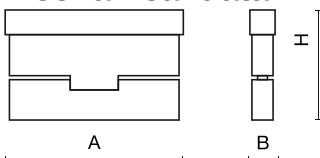

Product information

Category	Projectors
Family	LINEAR TRACK 48V
Name	LINEAR TRACK 48V 1000 LOUVER ADJUSTABLE 20° E 04 930
Index	19.4382.5131.04

Light and electrical data

Light source	LED
Luminous flux LED [lm]	868
LED power [W]	7,3
Luminaire luminous flux [lm]	509,5
Power of luminaire [W]	8,5
Luminaire's light efficiency [lm/W]	59,9
Color of the light [K]	3000
CRI	>90
SDCM (LED sources)	3
Beam angle [°]	(C0-C180) / (C90-C270) - 20,2° / 21,2°
Photobiological risk class (IEC/EN 62471)	RG0
Protection against electric shock	III
Protection degree	IP20
Voltage	48 V DC
Lifetime of LED sources [h]	60000
Lx/By	L80/B10
Operating temperature range [°C]	5 ÷ 35
Driver	standard on/off (E)

Mechanical data

Assembly	mounted on 48 V track
Material	aluminum
Color	RAL 9005 (black)
Diffuser	LOUVER ADJUSTABLE (adjustable anti-glare louvre)
Impact resistant	IK04
Dimensions [mm]	120 x 23 x 76

A graph of light