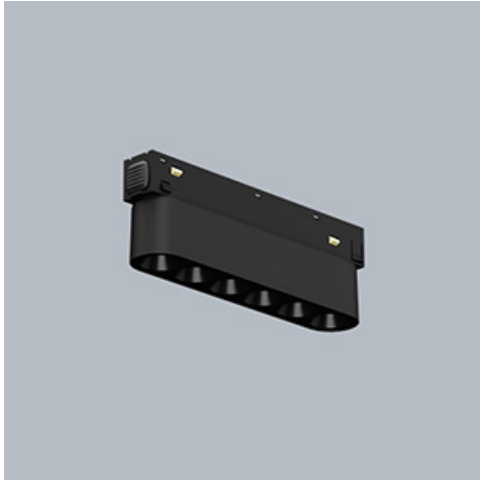

Product: LINEAR TRACK 48V 1000 LOUVER 45° EDD 04 940

Index: 19.4382.4143.04

Description

LINEAR TRACK 48V is an advanced low-voltage luminaire system available in both non-adjustable and adjustable versions. Its modular, elegant and simple design easily combines aesthetic form with functionality. The track profile allows the combination of different module configurations and their easy and tool-free replacement, offering an elegant, integrated look. The system is available in two variants: a non-adjustable opal diffuser version for general lighting and a combined lens and anti-glare louvre version for accent lighting (beam angles of 20°, 36° or 45°). In the second variant, the luminaire is available in both non-adjustable (Louvre) and adjustable (Louvre Adjustable) versions, allowing 360-degree horizontal rotation and 90-degree vertical adjustment. The LINEAR TRACK 48V luminaire, is available in a black finish, as well as on/off and dimmable (DALI) versions and with a high colour rendering index (CRI90). You can also choose from three colour temperature options for the LED sources - 2700, 3000 and 4000 K. The system is ideal for commercial and residential spaces of a high standard, particularly for elegant shops, art galleries, showrooms, shop windows and supermarkets.

Mechanical data

Assembly	mounted on 48 V track
Material	aluminum
Color	RAL 9005 (black)
Diffuser	LOUVER (anti-glare louver)
Impact resistant	IK04
Dimensions [mm]	120 x 23 x 43

A graph of light