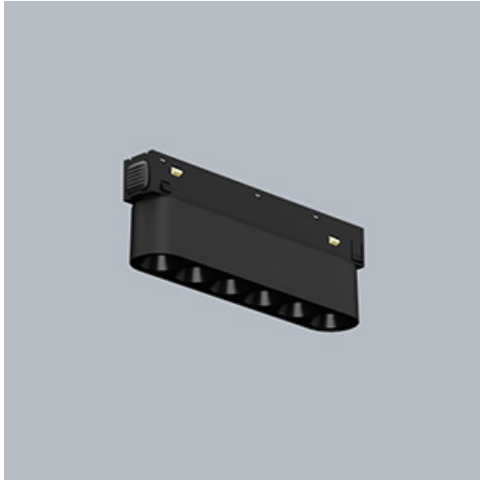

Product: LINEAR TRACK 48V 1000 LOUVER 45° E 04 940

Index: 19.4382.4141.04

Description

LINEAR TRACK 48V is an advanced low-voltage luminaire system available in both non-adjustable and adjustable versions. Its modular, elegant and simple design easily combines aesthetic form with functionality. The track profile allows the combination of different module configurations and their easy and tool-free replacement, offering an elegant, integrated look. The system is available in two variants: a non-adjustable opal diffuser version for general lighting and a combined lens and anti-glare louvre version for accent lighting (beam angles of 20°, 36° or 45°). In the second variant, the luminaire is available in both non-adjustable (Louver) and adjustable (Louver Adjustable) versions, allowing 360-degree horizontal rotation and 90-degree vertical adjustment. The LINEAR TRACK 48V luminaire, is available in a black finish, as well as on/off and dimmable (DALI) versions and with a high colour rendering index (CRI90). You can also choose from three colour temperature options for the LED sources - 2700, 3000 and 4000 K. The system is ideal for commercial and residential spaces of a high standard, particularly for elegant shops, art galleries, showrooms, shop windows and supermarkets.

Mechanical data

Assembly	mounted on 48 V track
Material	aluminum
Color	RAL 9005 (black)
Diffuser	LOUVER (anti-glare louver)
Impact resistant	IK04
Dimensions [mm]	120 x 23 x 43

A graph of light