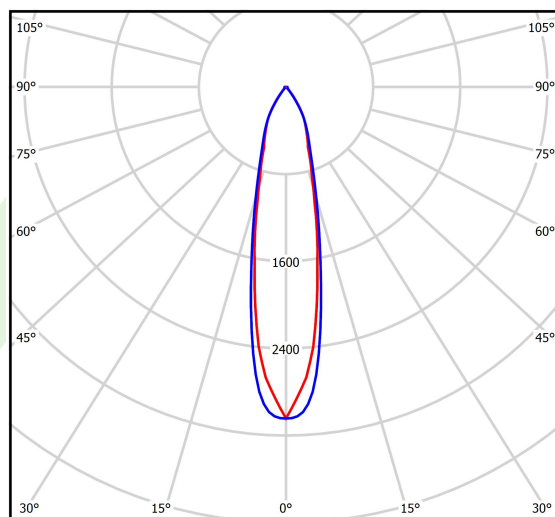

Product: GRANVIA PRO 7500 NARROW E 34 840 / L-1500MM

Index: 19.4378.5221.34

Description

A cutting-edge energy-efficient linear luminaire, designed to deliver exceptional lighting performance for industrial, warehouse, and commercial spaces. With an impressive luminous efficiency up to 197 lm/W, this advanced lighting system ensures maximum performance while minimizing energy consumption. Installation is tool-less, making the process easy and quick, allowing you to create long lines of light with minimal effort. This luminaire is a perfect solution for supermarkets, large warehouses, and other retail and industrial spaces, offering efficient and sustainable illumination tailored to specific needs. Luminaire is available with 7 different light distributions, IP20 and IP54 version as well as with an option of customised body colour, colour temperature and CRI to match exact needs of most demanding projects.

Product information

Category	Industrial luminaires
Family	GRANVIA PRO
Name	GRANVIA PRO 7500 NARROW E 34 840 / L-1500MM
Index	19.4378.5221.34

Light and electrical data

Light source	LED
Luminous flux LED [lm]	7820,8
LED power [W]	35,7
Luminaire luminous flux [lm]	7559,9
Power of luminaire [W]	39,9
Luminaire's light efficiency [lm/W]	189,5
Color of the light [K]	4000
CRI	>80
SDCM (LED sources)	3
Beam angle [°]	(C0-C180) / (C90-C270) - 21,8° / 23,6°
Photobiological risk class (IEC/EN 62471)	RG0
Protection against electric shock	I
Protection degree	IP20
Voltage	220..240 V, 50..60 Hz
Lifetime of LED sources [h]	100000
Lx/By	L80/B10
Operating temperature range [°C]	-20 ÷ 35
Driver	standard on/off (E)
Power factor cos φ	>0,95
Circuit load capacity	15 (B10), 25 (B16), 24 (C10), 38 (C16)

A graph of light

cd/klm
— C0 - C180 — C90 - C270 $\eta = 97\%$