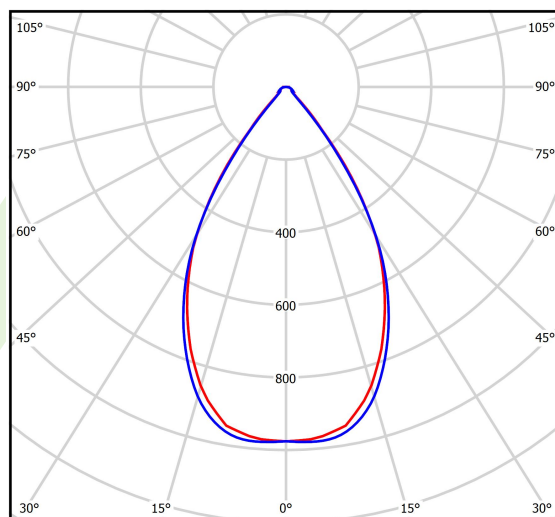

Product information

Category	Industrial luminaires
Family	GRANVIA PRO
Name	GRANVIA PRO 18000 MEDIUM EDD 34 830 / L-2250MM
Index	19.4378.4D13.34

Light and electrical data

Light source	LED
Luminous flux LED [lm]	17297,2
LED power [W]	87,5
Luminaire luminous flux [lm]	16756,9
Power of luminaire [W]	98
Luminaire's light efficiency [lm/W]	171
Color of the light [K]	3000
CRI	>80
SDCM (LED sources)	3
Beam angle [°]	(C0-C180) / (C90-C270) - 61,2° / 61,4°
Photobiological risk class (IEC/EN 62471)	RG0
Protection against electric shock	I
Protection degree	IP20
Voltage	220..240 V, 50..60 Hz
Lifetime of LED sources [h]	100000
Lx/By	L80/B10
Operating temperature range [°C]	-20 ÷ 35
Driver	DIM DALI (EDD)
Power factor cos φ	>0,95
Circuit load capacity	13 (B10), 21 (B16), 22 (C10), 32 (C16)

Mechanical data

B

A

Assembly	directly mounted to ceiling construction or surface mounted on slings
Material	steel sheet
Color	RAL 9016 (white)
Diffuser	optical system based on PMMA lenses
Impact resistant	IK06
Dimensions [mm]	2250 x 72 x 66

A graph of light

cd/klm
C0 - C180 C90 - C270

$\eta = 97\%$