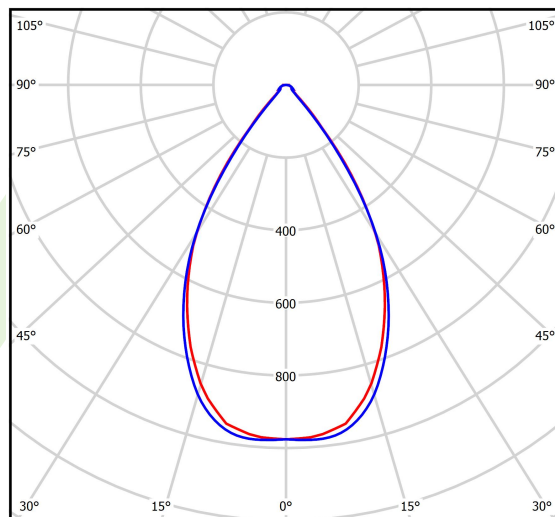

Product information

Category	Industrial luminaires
Family	GRANVIA PRO
Name	GRANVIA PRO 6000 MEDIUM EDD 34 840 / L-1500MM
Index	19.4378.4123.34

Light and electrical data

Light source	LED
Luminous flux LED [lm]	6291,9
LED power [W]	28,3
Luminaire luminous flux [lm]	6095,4
Power of luminaire [W]	31,7
Luminaire's light efficiency [lm/W]	192,3
Color of the light [K]	4000
CRI	>80
SDCM (LED sources)	3
Beam angle [°]	(C0-C180) / (C90-C270) - 61,2° / 61,4°
Photobiological risk class (IEC/EN 62471)	RG0
Protection against electric shock	I
Protection degree	IP20
Voltage	220..240 V, 50..60 Hz
Lifetime of LED sources [h]	100000
Lx/By	L80/B10
Operating temperature range [°C]	-20 ÷ 35
Driver	DIM DALI (EDD)
Power factor cos φ	>0,95
Circuit load capacity	17 (B10), 28 (B16), 26 (C10), 41 (C16)

Mechanical data

A

Assembly	directly mounted to ceiling construction or surface mounted on slings
Material	steel sheet
Color	RAL 9016 (white)
Diffuser	optical system based on PMMA lenses
Impact resistant	IK06
Dimensions [mm]	1500 x 72 x 66

A graph of light

cd/klm
— C0 - C180 — C90 - C270

$\eta = 97\%$