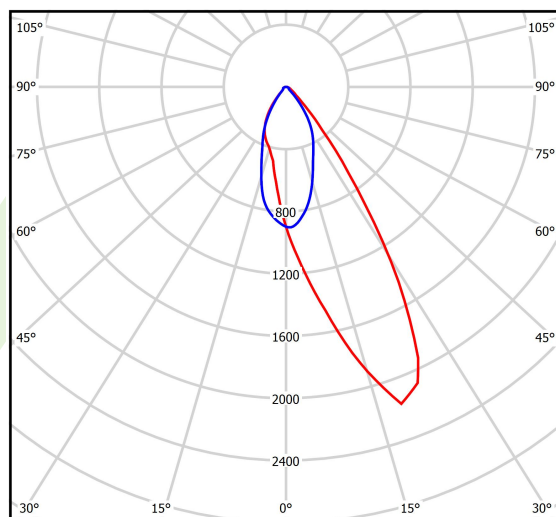

Product information

Category	Industrial luminaires
Family	GRANVIA
Name	GRANVIA 12500 ASY EDD 34 830 / L-1500MM
Index	19.4377.1513.34
EAN	5902107594145

Light and electrical data

Light source	LED
Luminous flux LED [lm]	12203,8
LED power [W]	62,6
Luminaire luminous flux [lm]	11489,6
Power of luminaire [W]	70,1
Luminaire's light efficiency [lm/W]	163,9
Color of the light [K]	3000
CRI	>80
SDCM (LED sources)	3
Beam angle [°]	asymmetric light distribution
Photobiological risk class (IEC/EN 62471)	RG0
Protection against electric shock	I
Protection degree	IP20
Voltage	220..240 V, 50..60 Hz
Lifetime of LED sources [h]	90000
Lx/By	L80/B10
Operating temperature range [°C]	-20 ÷ 35
Driver	DIM DALI (EDD)
Power factor cos φ	>0,95
Circuit load capacity	14 (B10), 23 (B16), 22 (C10), 35 (C16)

Mechanical data

B

A

Assembly	directly mounted to ceiling construction or surface mounted on slings
Material	steel sheet
Color	RAL 9016 (white)
Diffuser	optical system based on PMMA lenses
Impact resistant	IK06
Dimensions [mm]	1500 x 72 x 66

A graph of light

cd/klm
— C0 - C180 — C90 - C270

$\eta = 94\%$