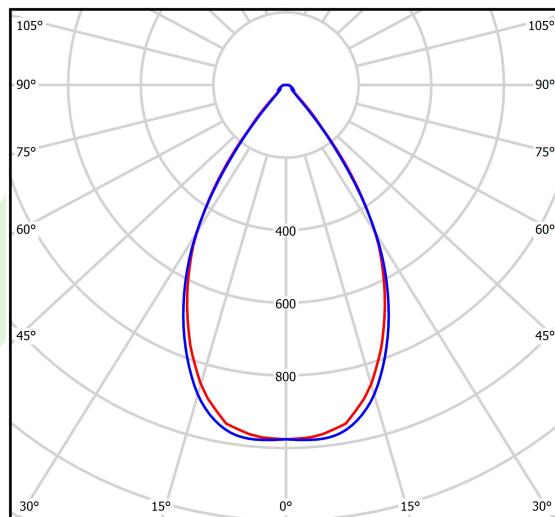

Product information

Category	Industrial luminaires
Family	GRANVIA
Name	GRANVIA 14500 MEDIUM EDD 34 840 / L-2250MM
Index	19.4377.4A23.34
EAN	5902107594923

Light and electrical data

Light source	LED
Luminous flux LED [lm]	14914,7
LED power [W]	71,3
Luminaire luminous flux [lm]	14448,8
Power of luminaire [W]	79,8
Luminaire's light efficiency [lm/W]	181,1
Color of the light [K]	4000
CRI	>80
SDCM (LED sources)	3
Beam angle [°]	(C0-C180) / (C90-C270) - 61,2° / 61,4°
Photobiological risk class (IEC/EN 62471)	RG0
Protection against electric shock	I
Protection degree	IP20
Voltage	220..240 V, 50..60 Hz
Lifetime of LED sources [h]	90000
Lx/By	L80/B10
Operating temperature range [°C]	-20 ÷ 35
Driver	DIM DALI (EDD)
Power factor cos φ	>0,95
Circuit load capacity	14 (B10), 23 (B16), 22 (C10), 35 (C16)

Mechanical data

A

Assembly	directly mounted to ceiling construction or surface mounted on slings
Material	steel sheet
Color	RAL 9016 (white)
Diffuser	optical system based on PMMA lenses
Impact resistant	IK06
Dimensions [mm]	2250 x 72 x 66

A graph of light

cd/klm
— C0 - C180 — C90 - C270

η = 97%