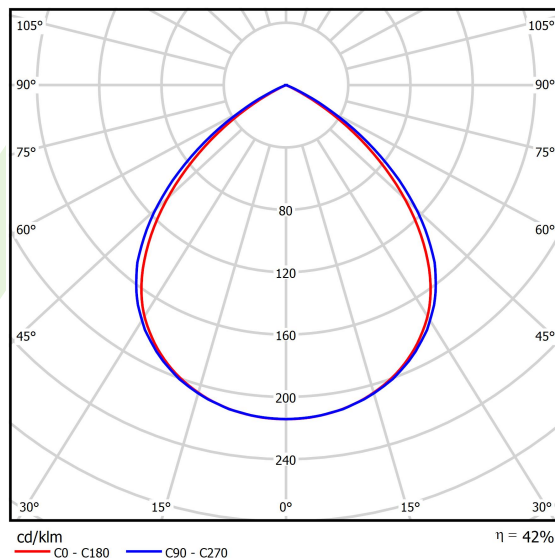

Mechanical data

Assembly	surface mounted on ceiling
Material	steel sheet
Color	RAL 9003 (white) / RAL 9005 (black)
Diffuser	PLX (PMMA opal)
Impact resistant	IK04
Dimensions [mm]	Ø350 x 194

A graph of light

Accessories

Index 19.4376.0002.63
Name AURORA A/350 SUSPENSION 63
LENGHT 1,5M WIRE 5X