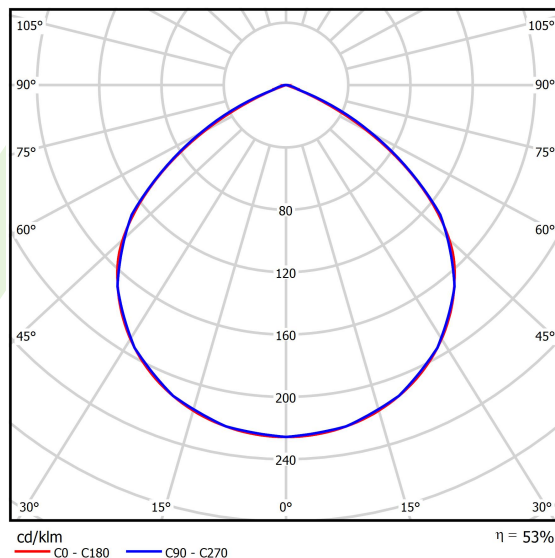

Mechanical data

Assembly	surface mounted on ceiling
Material	steel sheet
Color	RAL 9003 (white) / RAL 9005 (black)
Diffuser	PLX (PMMA opal)
Impact resistant	IK04
Dimensions [mm]	Ø500 x 234

A graph of light

Accessories

Index 19.4376.0001.63
Name AURORA A/500 SUSPENSION 63
LENGHT 1,5M WIRE 5X