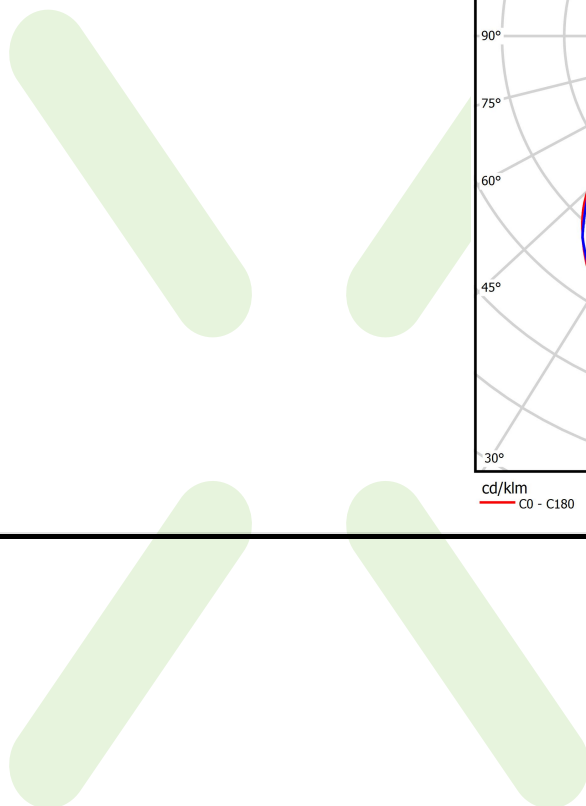

Mechanical data

Assembly	surface mounted on ceiling
Material	steel sheet
Color	RAL 9003 (white) / RAL 9005 (black)
Diffuser	PLX (PMMA opal)
Impact resistant	IK04
Dimensions [mm]	Ø500 x 234

A graph of light

Accessories

Index 19.4376.0001.63
Name AURORA A/500 SUSPENSION 63
LENGHT 1,5M WIRE 5X