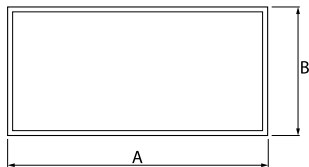

**Mechanical data**

Assembly	surface mounted on ceiling
Material	steel sheet
Color	RAL 9006 (grey, metallic, fine structure)
Diffuser	PLX (PMMA opal)
Impact resistant	IK04
Weight [kg]	4,45
Dimensions [mm]	620 x 365 x 56