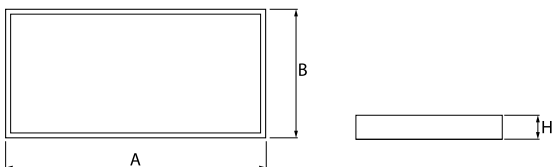

Product information

Category	Surface mounted luminaires
Family	RUBIN LOOK LED SMOOTH
Name	RUBIN LOOK LED S SMOOTH 3750 PLX E IP44 34 840 / 600X300
Index	19.4363.3221.34

Light and electrical data

Light source	LED
Luminous flux LED [lm]	3740
LED power [W]	23
Luminaire luminous flux [lm]	3223
Power of luminaire [W]	25
Luminaire's light efficiency [lm/W]	128,9
Color of the light [K]	4000
CRI	>80
SDCM (LED sources)	3
Beam angle [°]	(C0-C180) / (C90-C270) - 109,6° / 109,6°
Protection against electric shock	I
Protection degree	IP44
Voltage	220..240 V, 50..60 Hz
Lifetime of LED sources [h]	54000
Lx/By	L80/B10
Operating temperature range [°C]	5 ÷ 30
Driver	standard on/off (E)
Power factor cos φ	>0,95
Circuit load capacity	15 (B10), 24 (B16), 24 (C10), 40 (C16)

Mechanical data

Assembly	surface mounted on ceiling
Material	steel sheet
Color	RAL 9016 (white)
Diffuser	PLX (PMMA opal)
Impact resistant	IK04
Weight [kg]	4,35
Dimensions [mm]	620 x 365 x 56

A graph of light