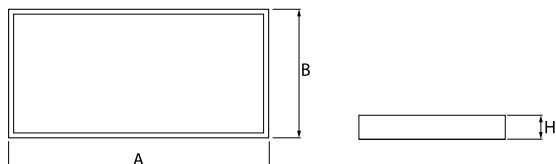

## Light and electrical data

Light source	LED
Luminous flux LED [lm]	3750
LED power [W]	24
Luminaire luminous flux [lm]	2821
Power of luminaire [W]	29
Luminaire's light efficiency [lm/W]	97,3
Color of the light [K]	4000
CRI	>80
SDCM (LED sources)	3
Beam angle [°]	(C0-C180) / (C90-C270) - 109,6° / 109,6°
Protection against electric shock	I
Protection degree	IP44
Voltage	220..240 V, 50..60 Hz
Lifetime of LED sources [h]	60000
Lx/By	L80/B10
Operating temperature range [°C]	5 ÷ 30
Driver	standard on/off (E)
Power factor cos φ	>0,95
Circuit load capacity	15 (B10), 24 (B16), 24 (C10), 40 (C16)

## Mechanical data

Assembly	surface mounted on ceiling
Material	steel sheet
Color	RAL 9006 (gray, metallic, fine structure)
Diffuser	PLX (PMMA opal)
Impact resistant	IK04
Weight [kg]	4,35
Dimensions [mm]	620 x 365 x 56